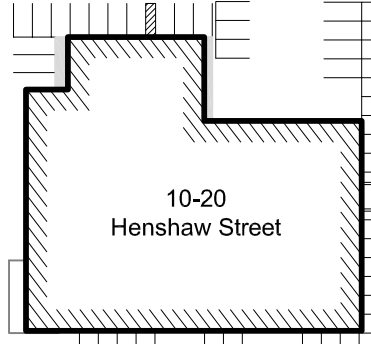

Erle Street

Henshaw Street

#2

**Cummings Properties**  
200 West Cummings Park, Woburn, MA. (781) 935-8000

Scale: NTS  
Drawn: BFC

Date: 07/24/13  
Revised: 10/28/14

Henshaw Street