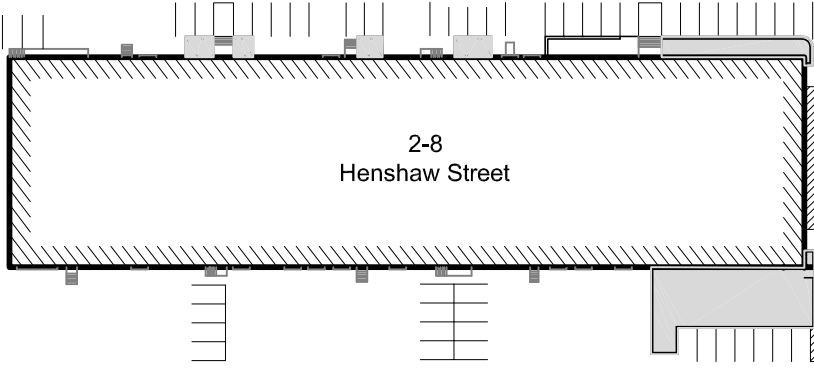

Erle Street

Henshaw Street

#2

**Cummings Properties**  
200 West Cummings Park, Woburn, MA. (781) 935-8000

Scale: NTS  
Drawn: BFC

Date: 07/24/13  
Revised: 10/28/14

Henshaw Street