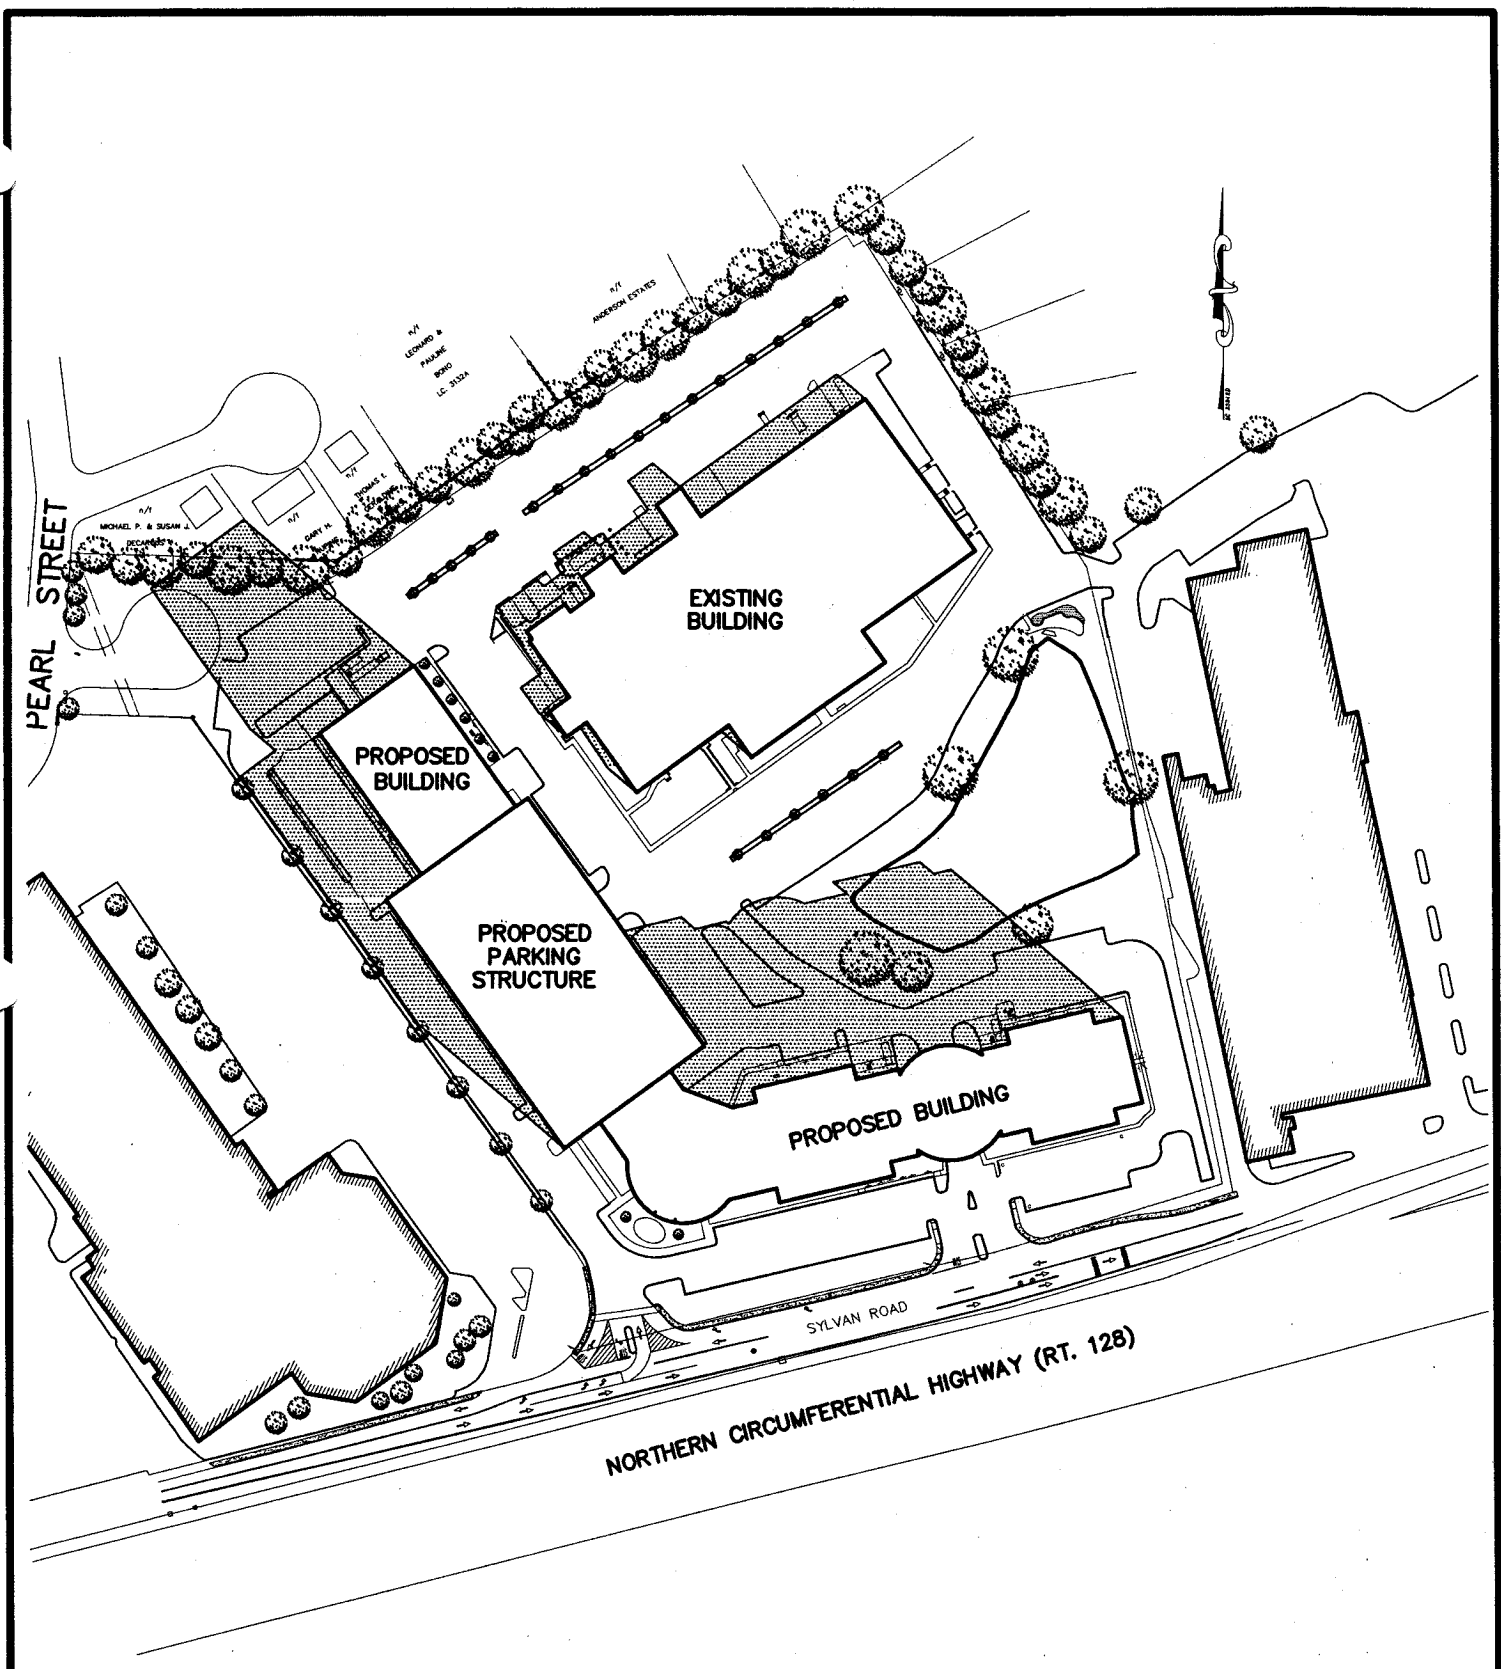

Trade Center Park
Sylvan Road

Woburn, MA

Trade Center Realty, Inc.
200 West Cummings Park Woburn, MA

Title		SHADOW STUDY February 4, 9:00 am	
Scale: 1" = 200'		Date: 9-25-06	
Drawn: MAA		Revision:	

SK

SS-10