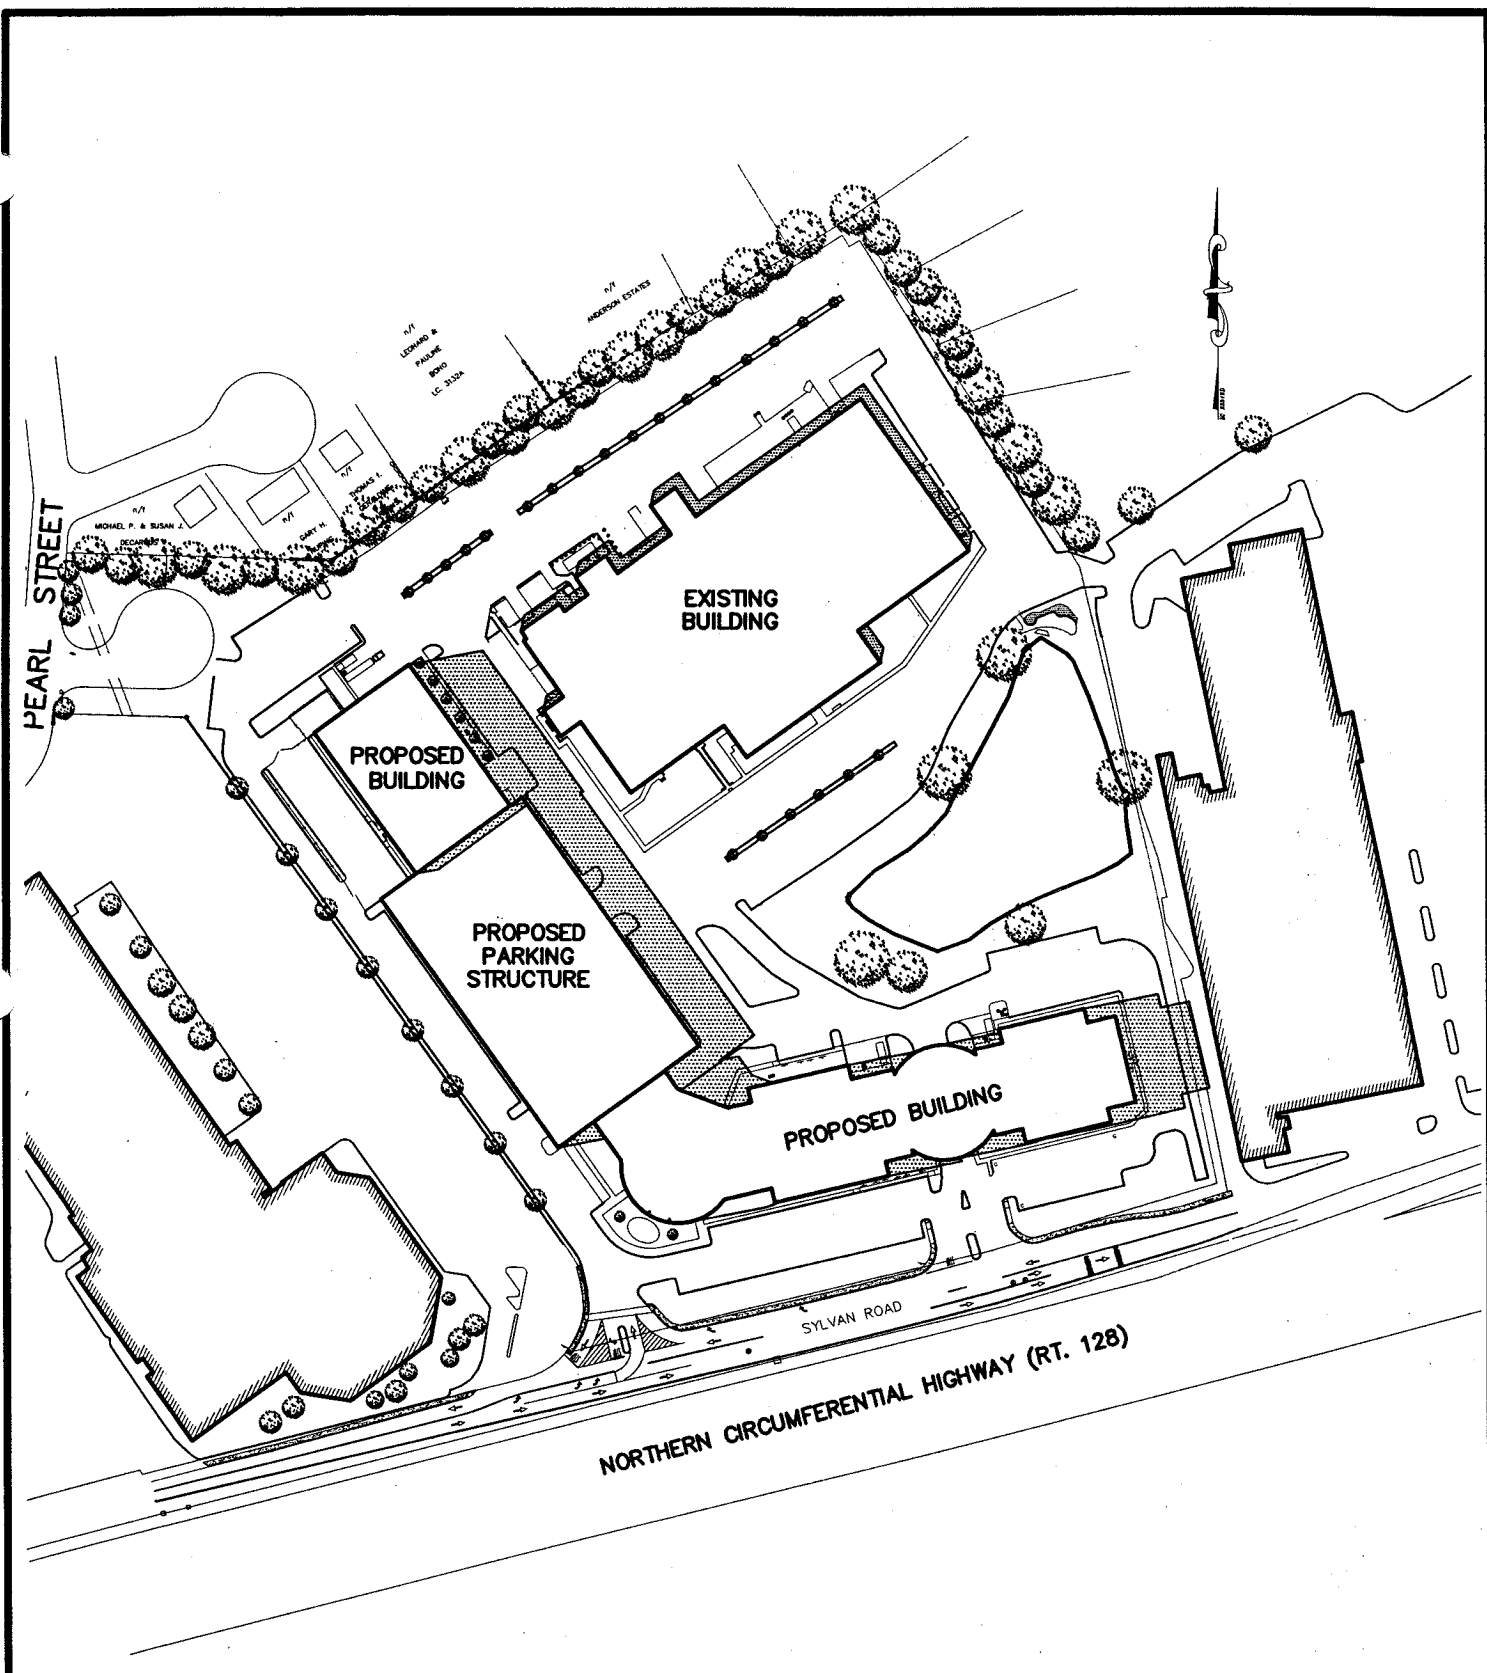

**Trade Center Park
Sylvan Road**

Woburn, MA

Trade Center Realty, Inc.
200 West Cummings Park Woburn, MA

Title		SHADOW STUDY June 21, 3:00 pm
Scale: 1" = 200'	Date: 9-25-06	
Drawn: MAA	Revision:	

SK

SS-6