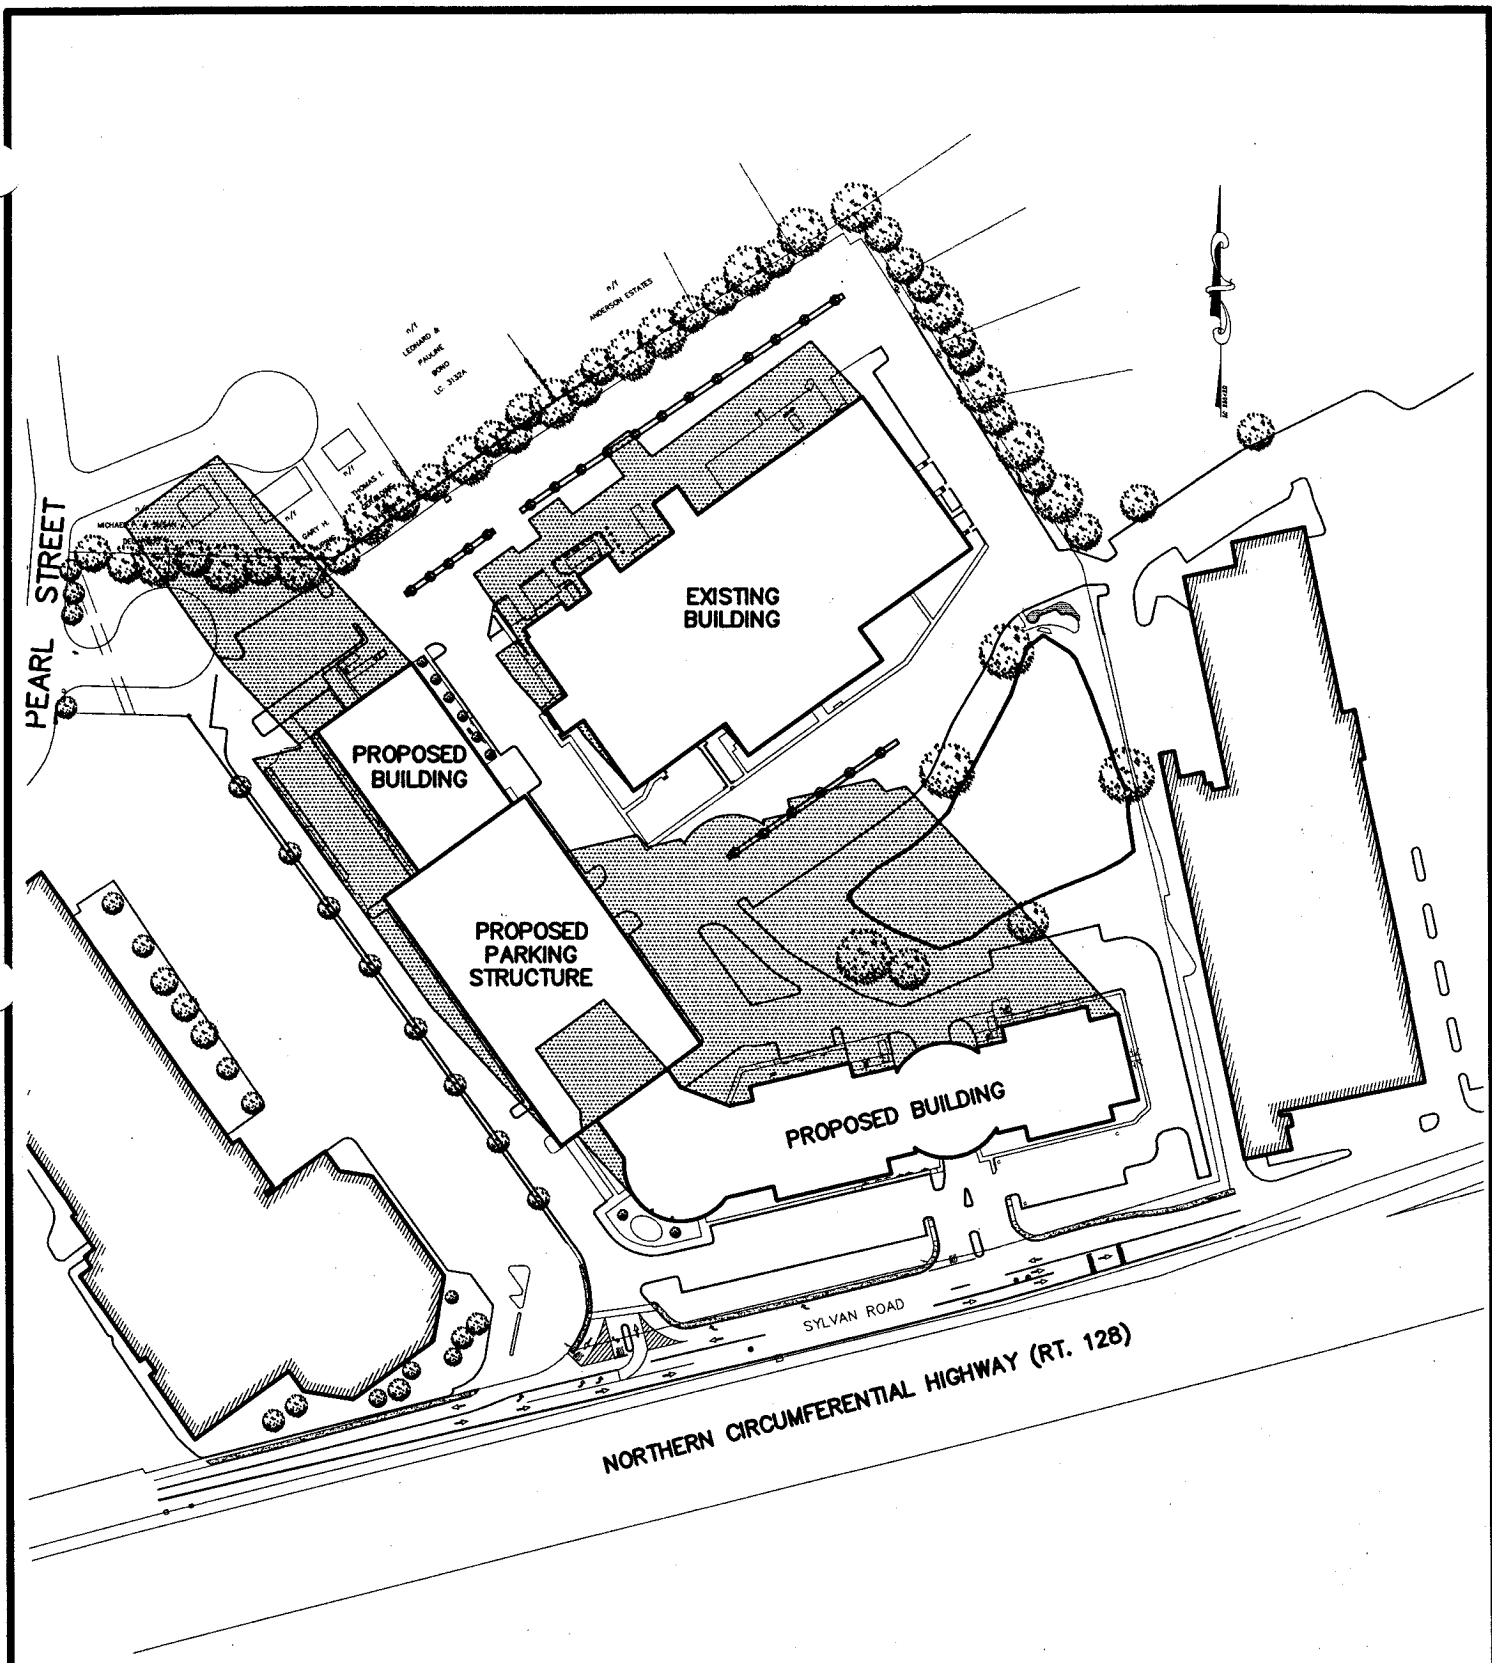

**Trade Center Park
Sylvan Road**

Woburn, MA

Trade Center Realty, Inc.
200 West Cummings Park Woburn, MA

Title SHADOW STUDY
December 21,
9:00 am

Scale: 1" = 200'

Date: 9-25-06

Drawn: MAA

Revision:

SK

SS-7