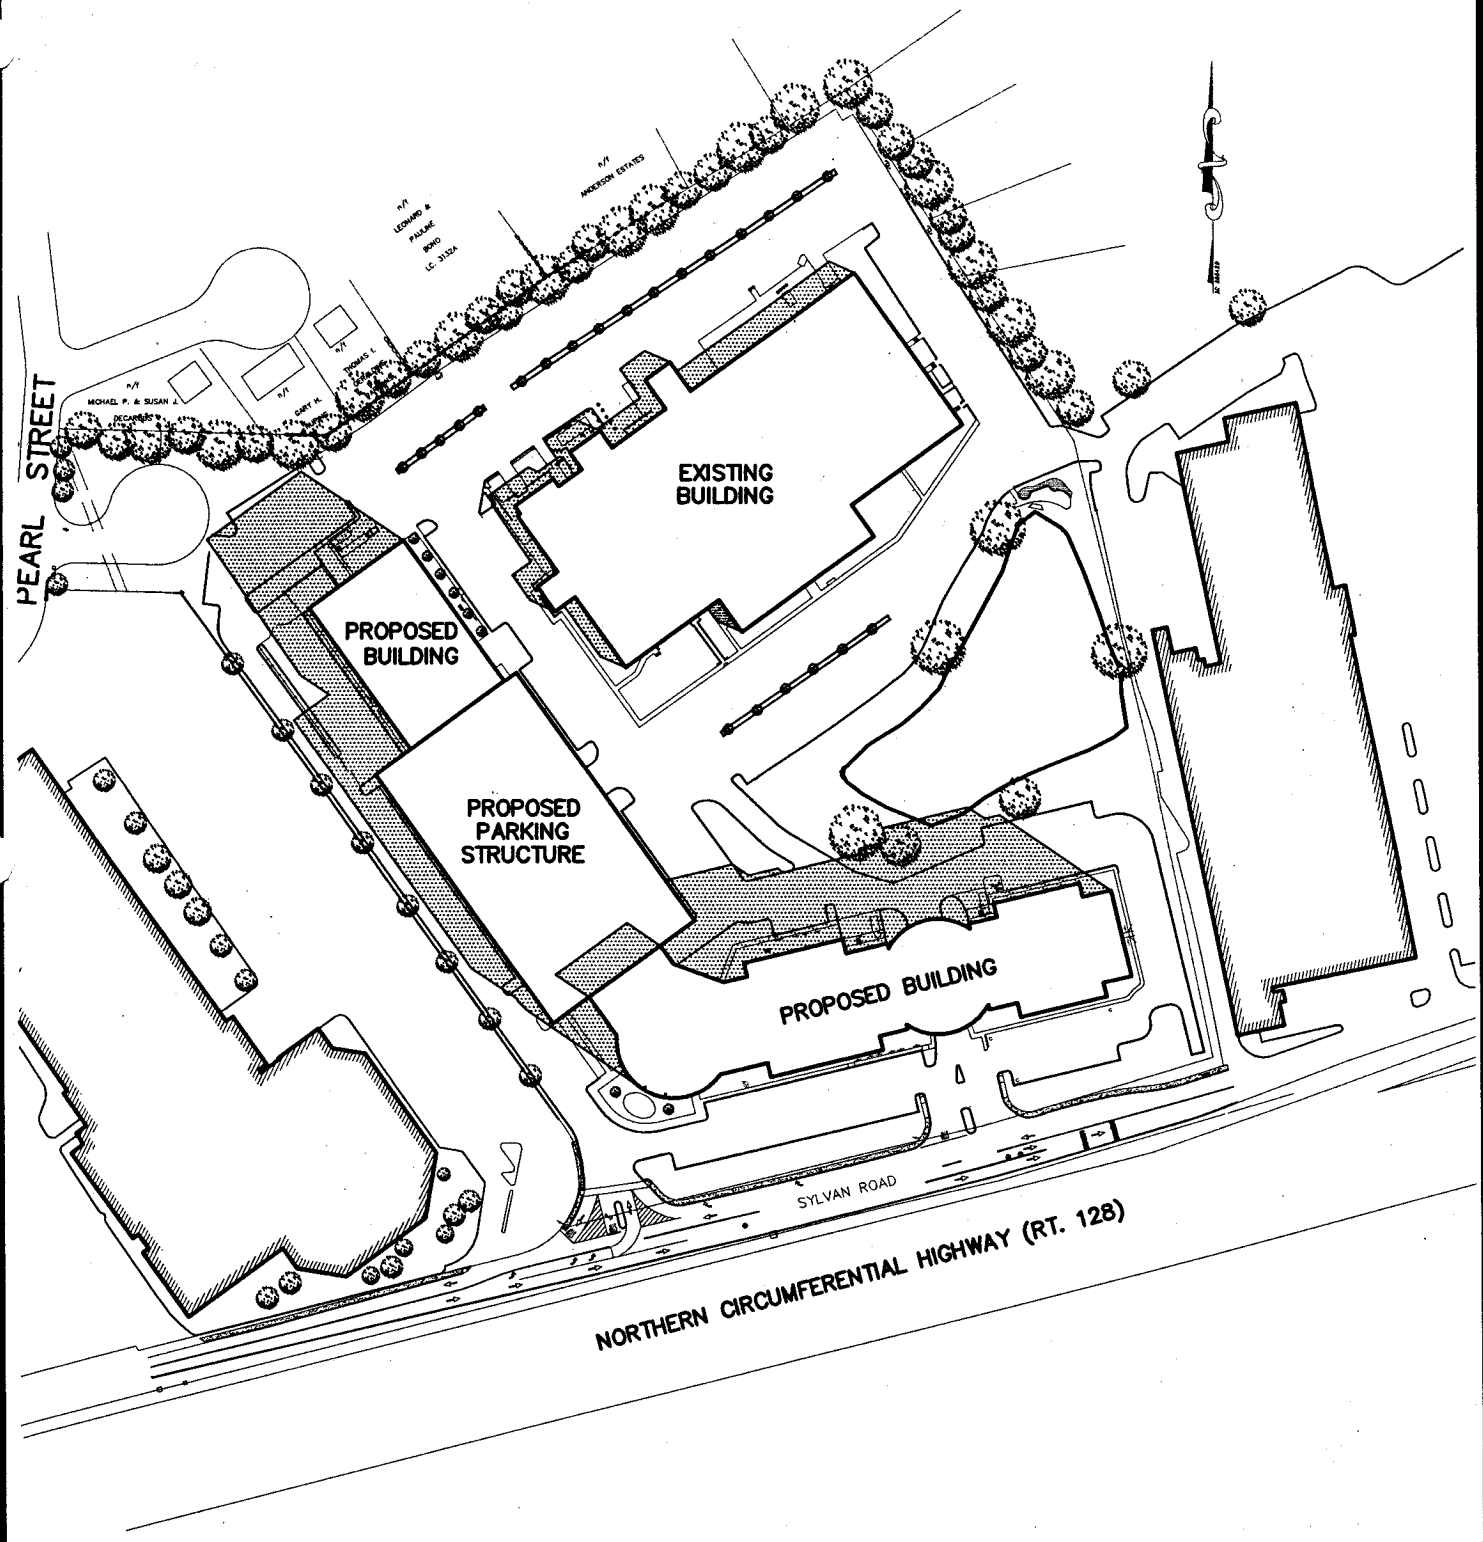

Shadow Study

Trade Center Park
Sylvan Road

Woburn, MA

Trade Center Realty, Inc.
200 West Cummings Park Woburn, MA

Title SHADOW STUDY March 21, 9:00 am	
Scale: 1" = 200'	Date: 9-25-06
Drawn: MAA	Revision:

SK

SS-1