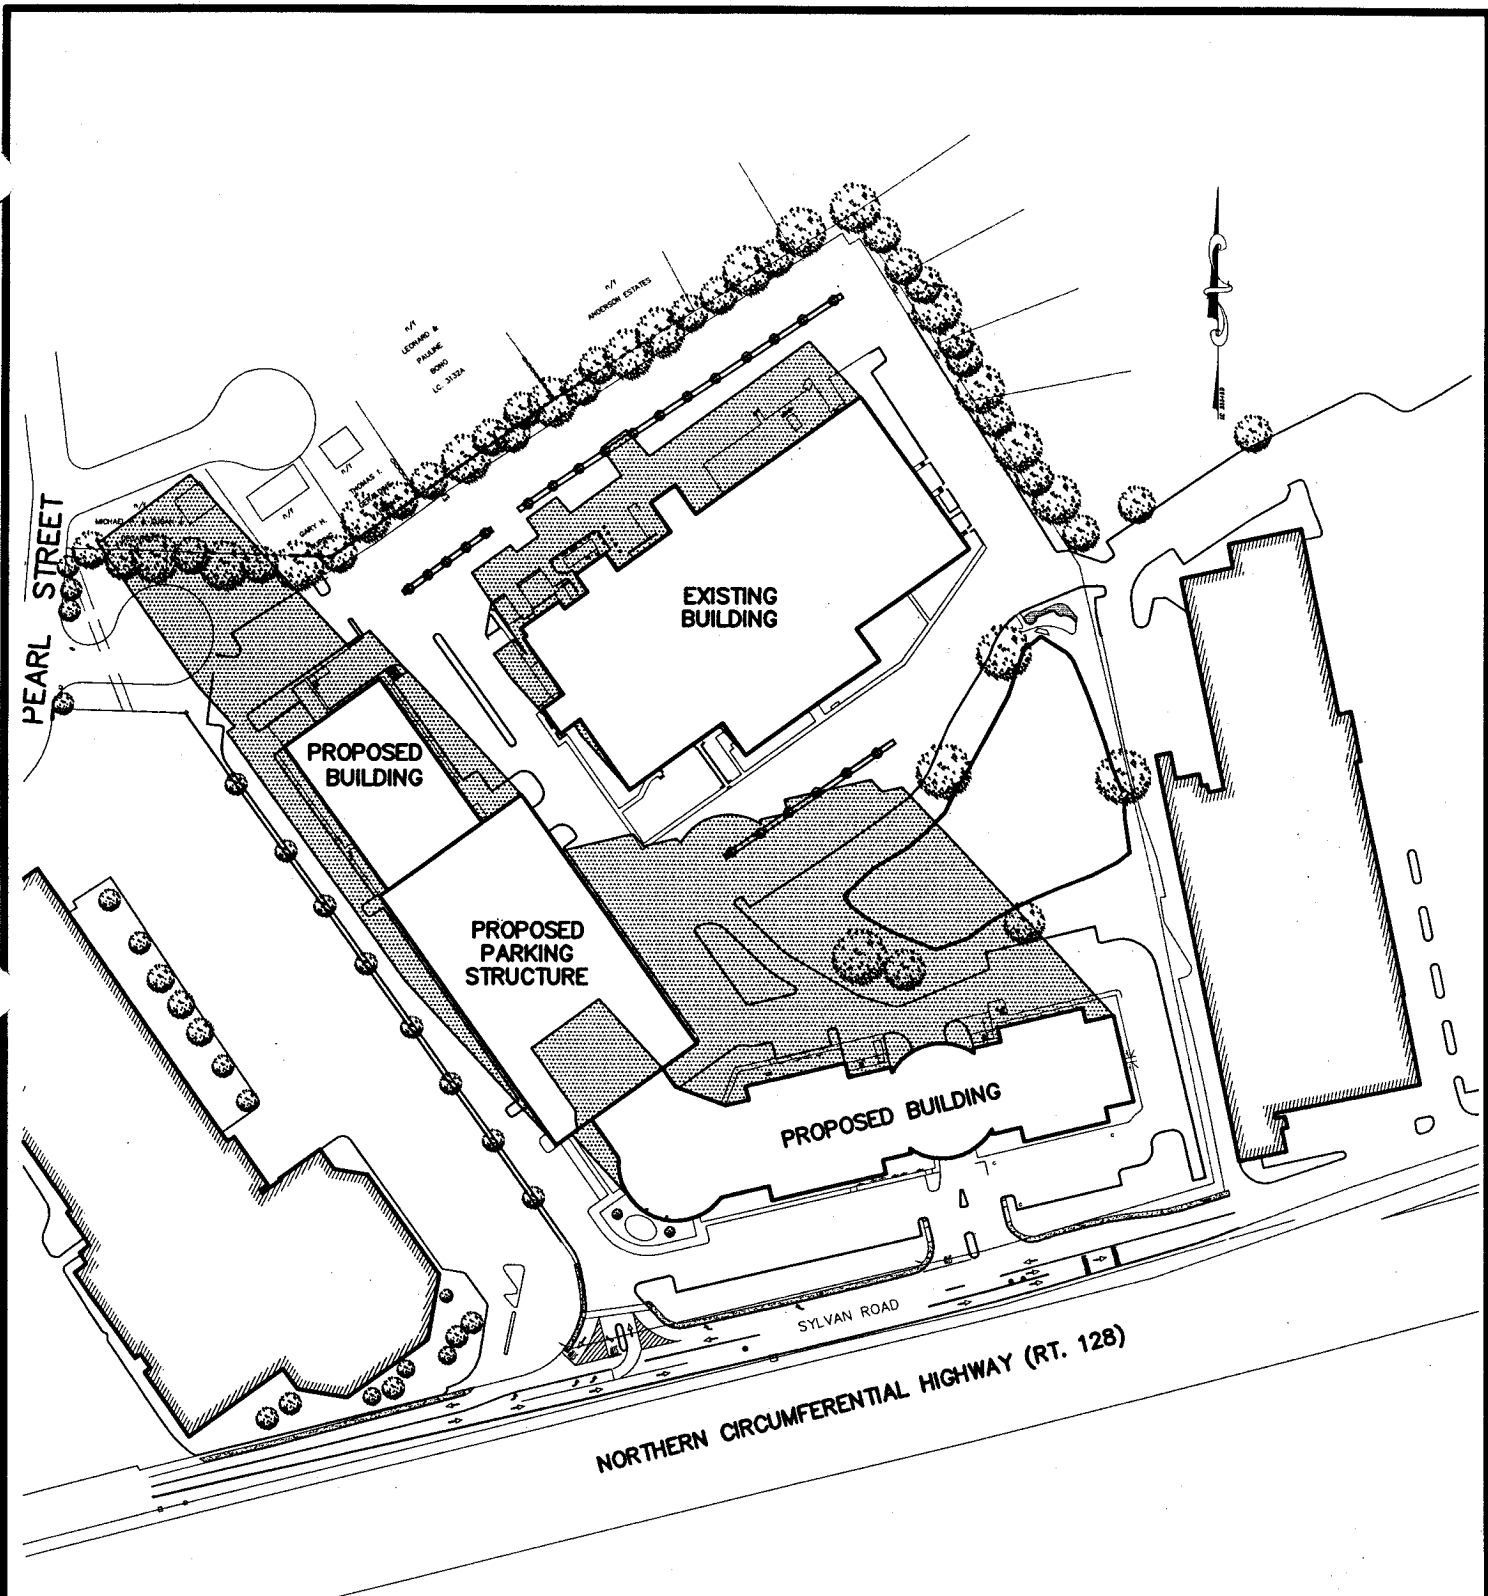

Revised Building Location

Trade Center Park
Sylvan Road

Woburn, MA

Trade Center Realty, Inc.
200 West Cummings Park Woburn, MA

Title SHADOW STUDY
December 21,
9:00 am

Scale: 1" = 200' Date: 9-25-06

Drawn: MAA Revision:

SK

SS-7a