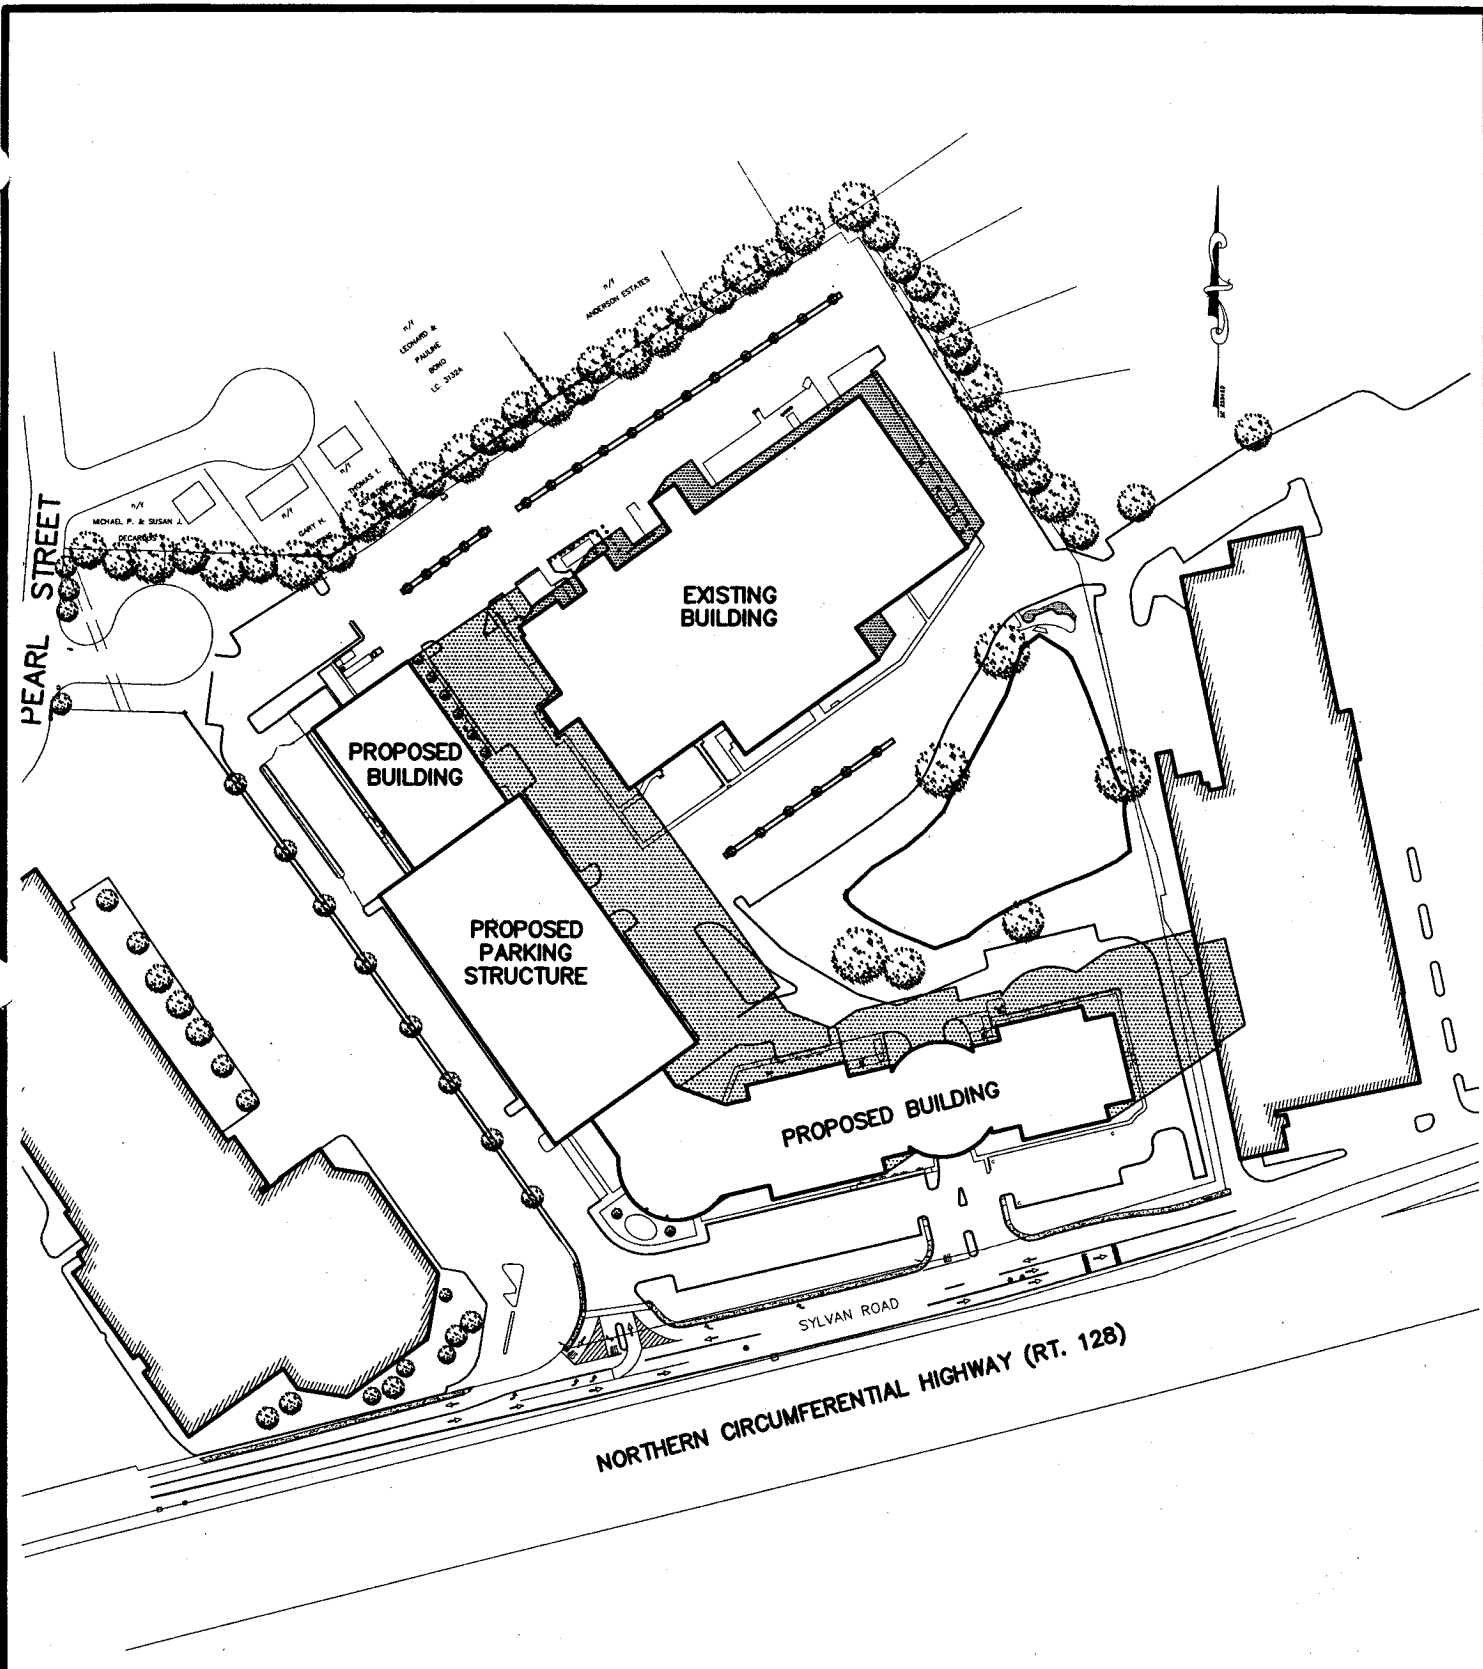

**Trade Center Park
Sylvan Road**

Woburn, MA

Trade Center Realty, Inc.
200 West Cummings Park Woburn, MA

Title		SHADOW STUDY March 21, 3:00 pm
Scale: 1" = 200'	Date: 9-25-06	
Drawn: MAA	Revision:	

SK

SS-3