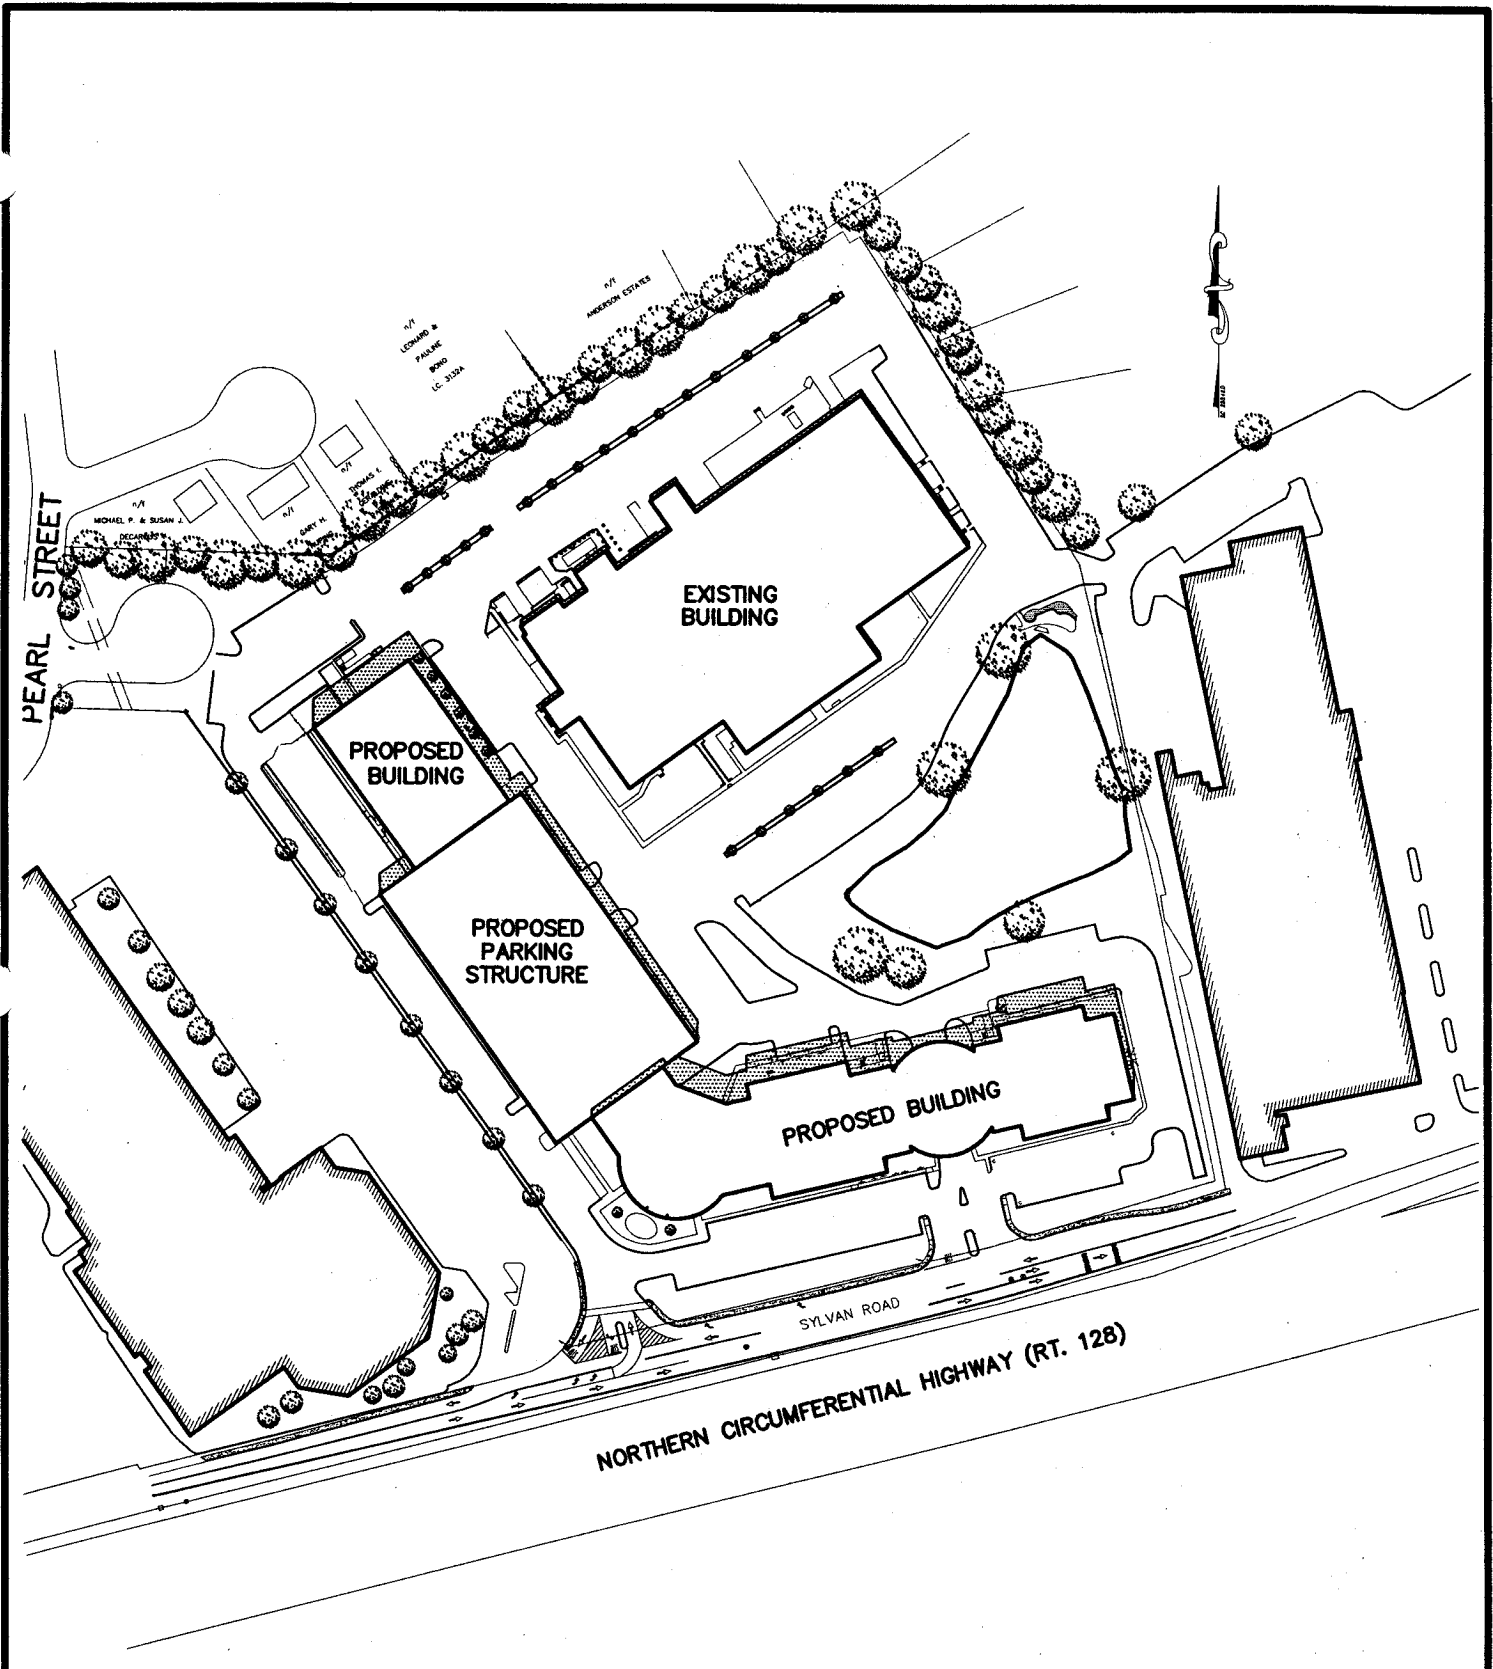

**Trade Center Park
Sylvan Road**

Woburn, MA

Trade Center Realty, Inc.
200 West Cummings Park Woburn, MA

Title		SHADOW STUDY June 21, 12:00 pm
Scale: 1" = 200'	Date: 9-25-06	
Drawn: MAA	Revision:	

SK

SS-5