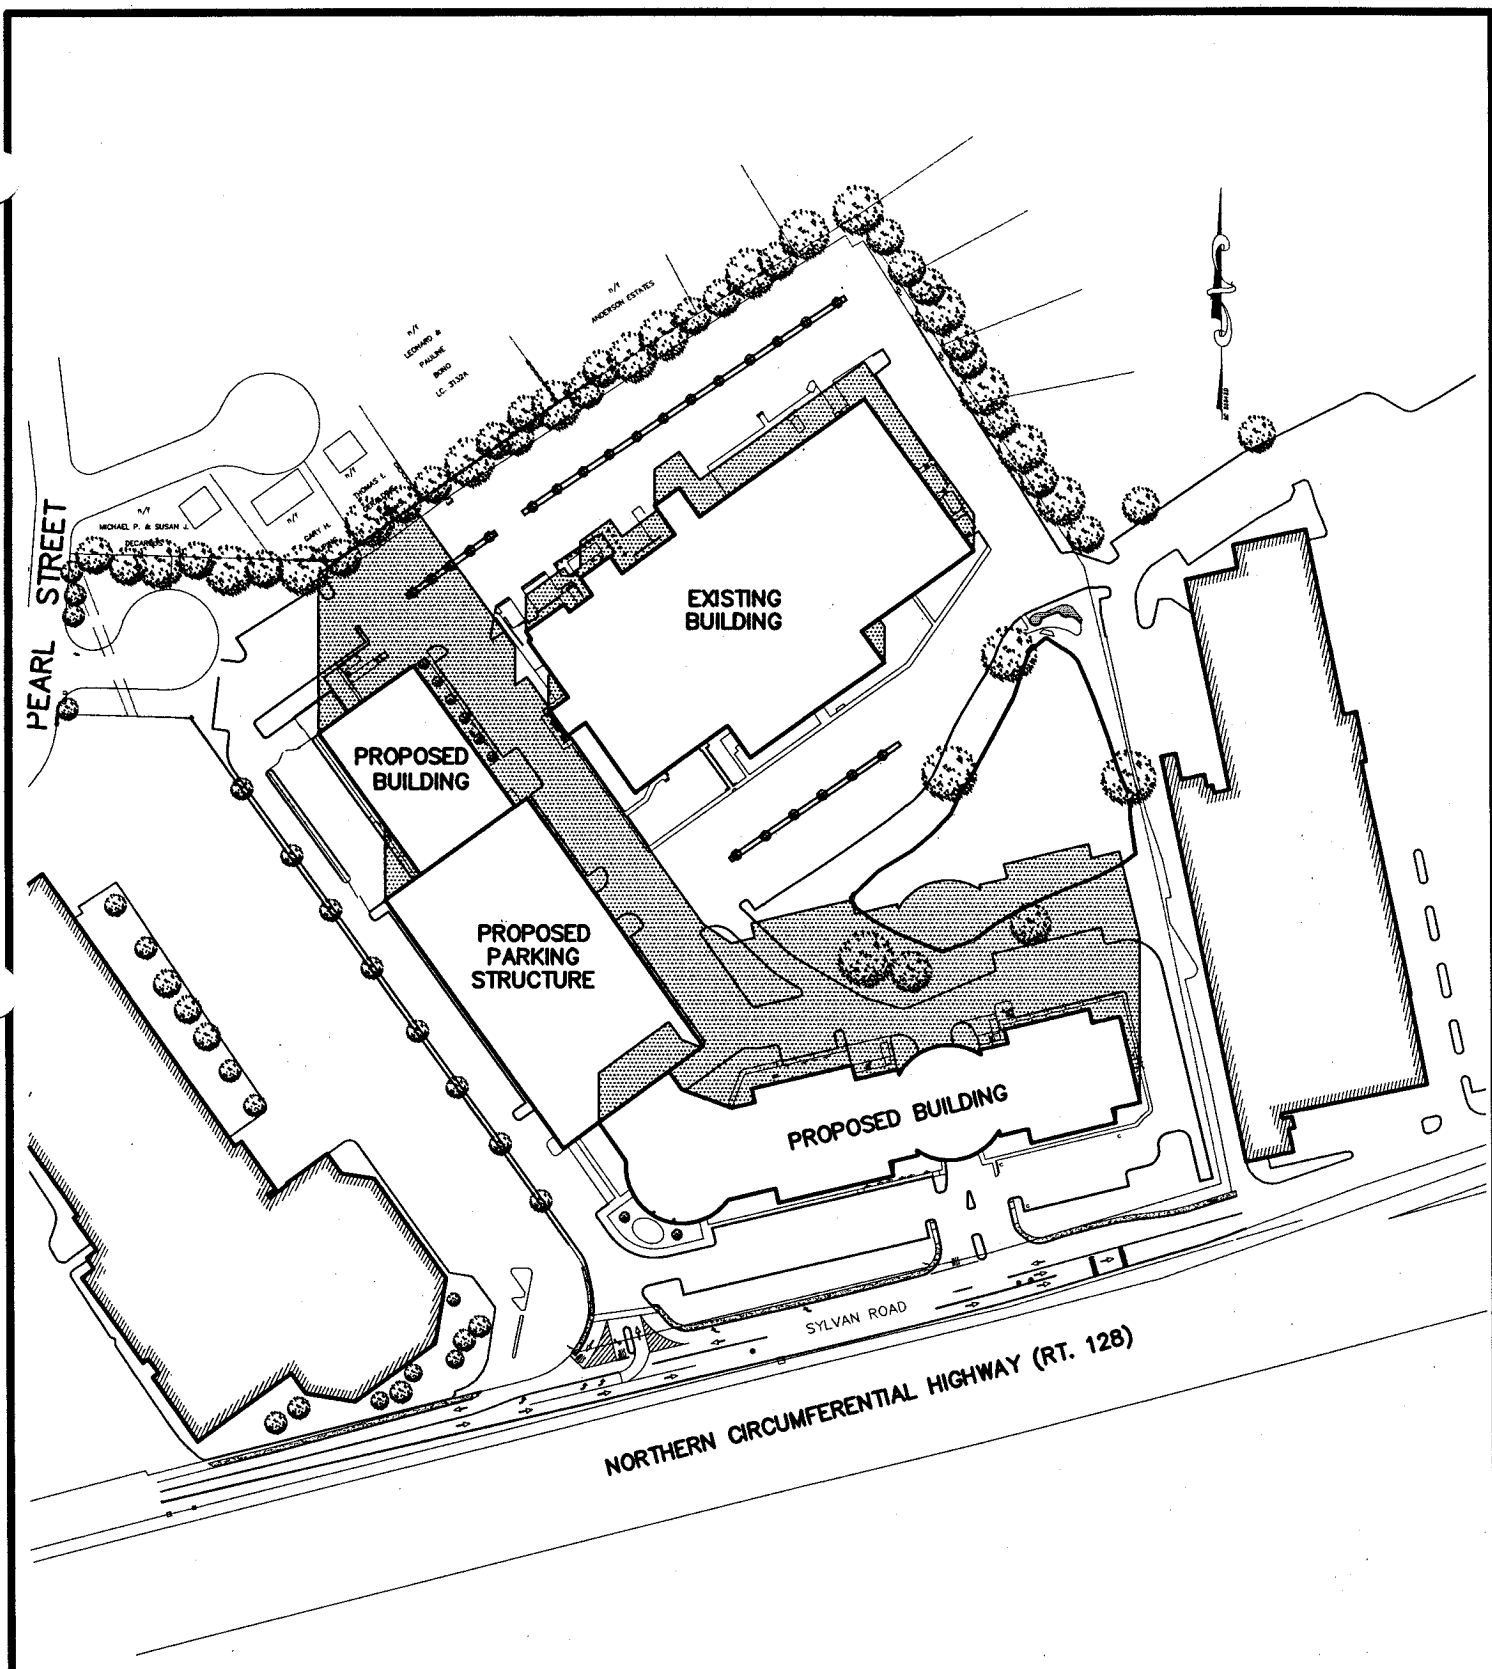

Title SHADOW STUDY  
December 21,  
9:00 am

Scale: 1" = 200' Date: 9-25-06

Drawn: MAA Revision:

SK

SS-7a

**Trade Center Park  
Sylvan Road**

Woburn, MA

Trade Center Realty, Inc.  
200 West Cummings Park Woburn, MA