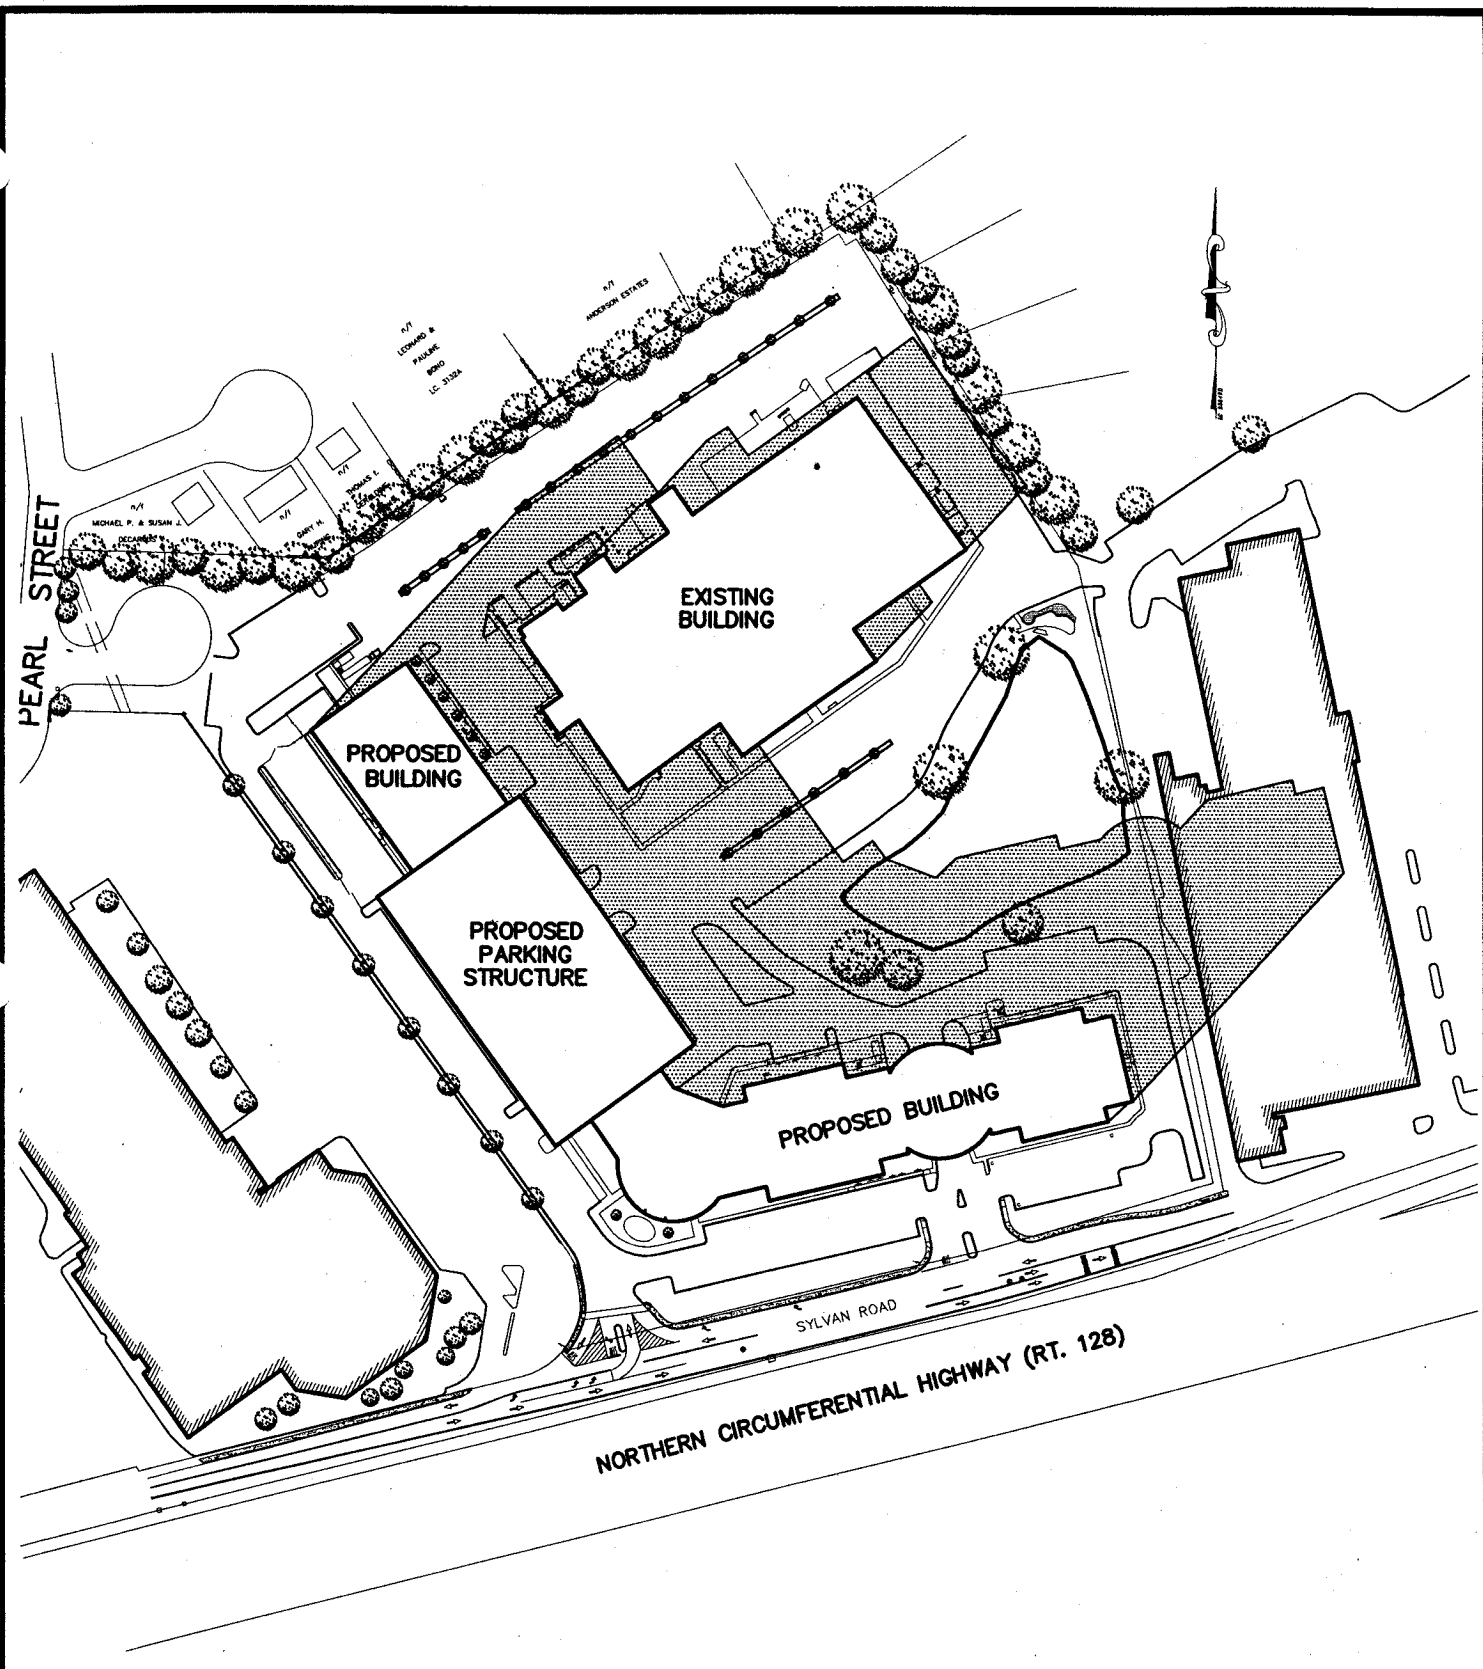

**Trade Center Park
Sylvan Road**

Woburn, MA

Trade Center Realty, Inc.
200 West Cummings Park Woburn, MA

Title		SHADOW STUDY December 21, 3:00 pm
Scale: 1" = 200'	Date: 9-25-06	
Drawn: MAA	Revision:	

SK

SS-9