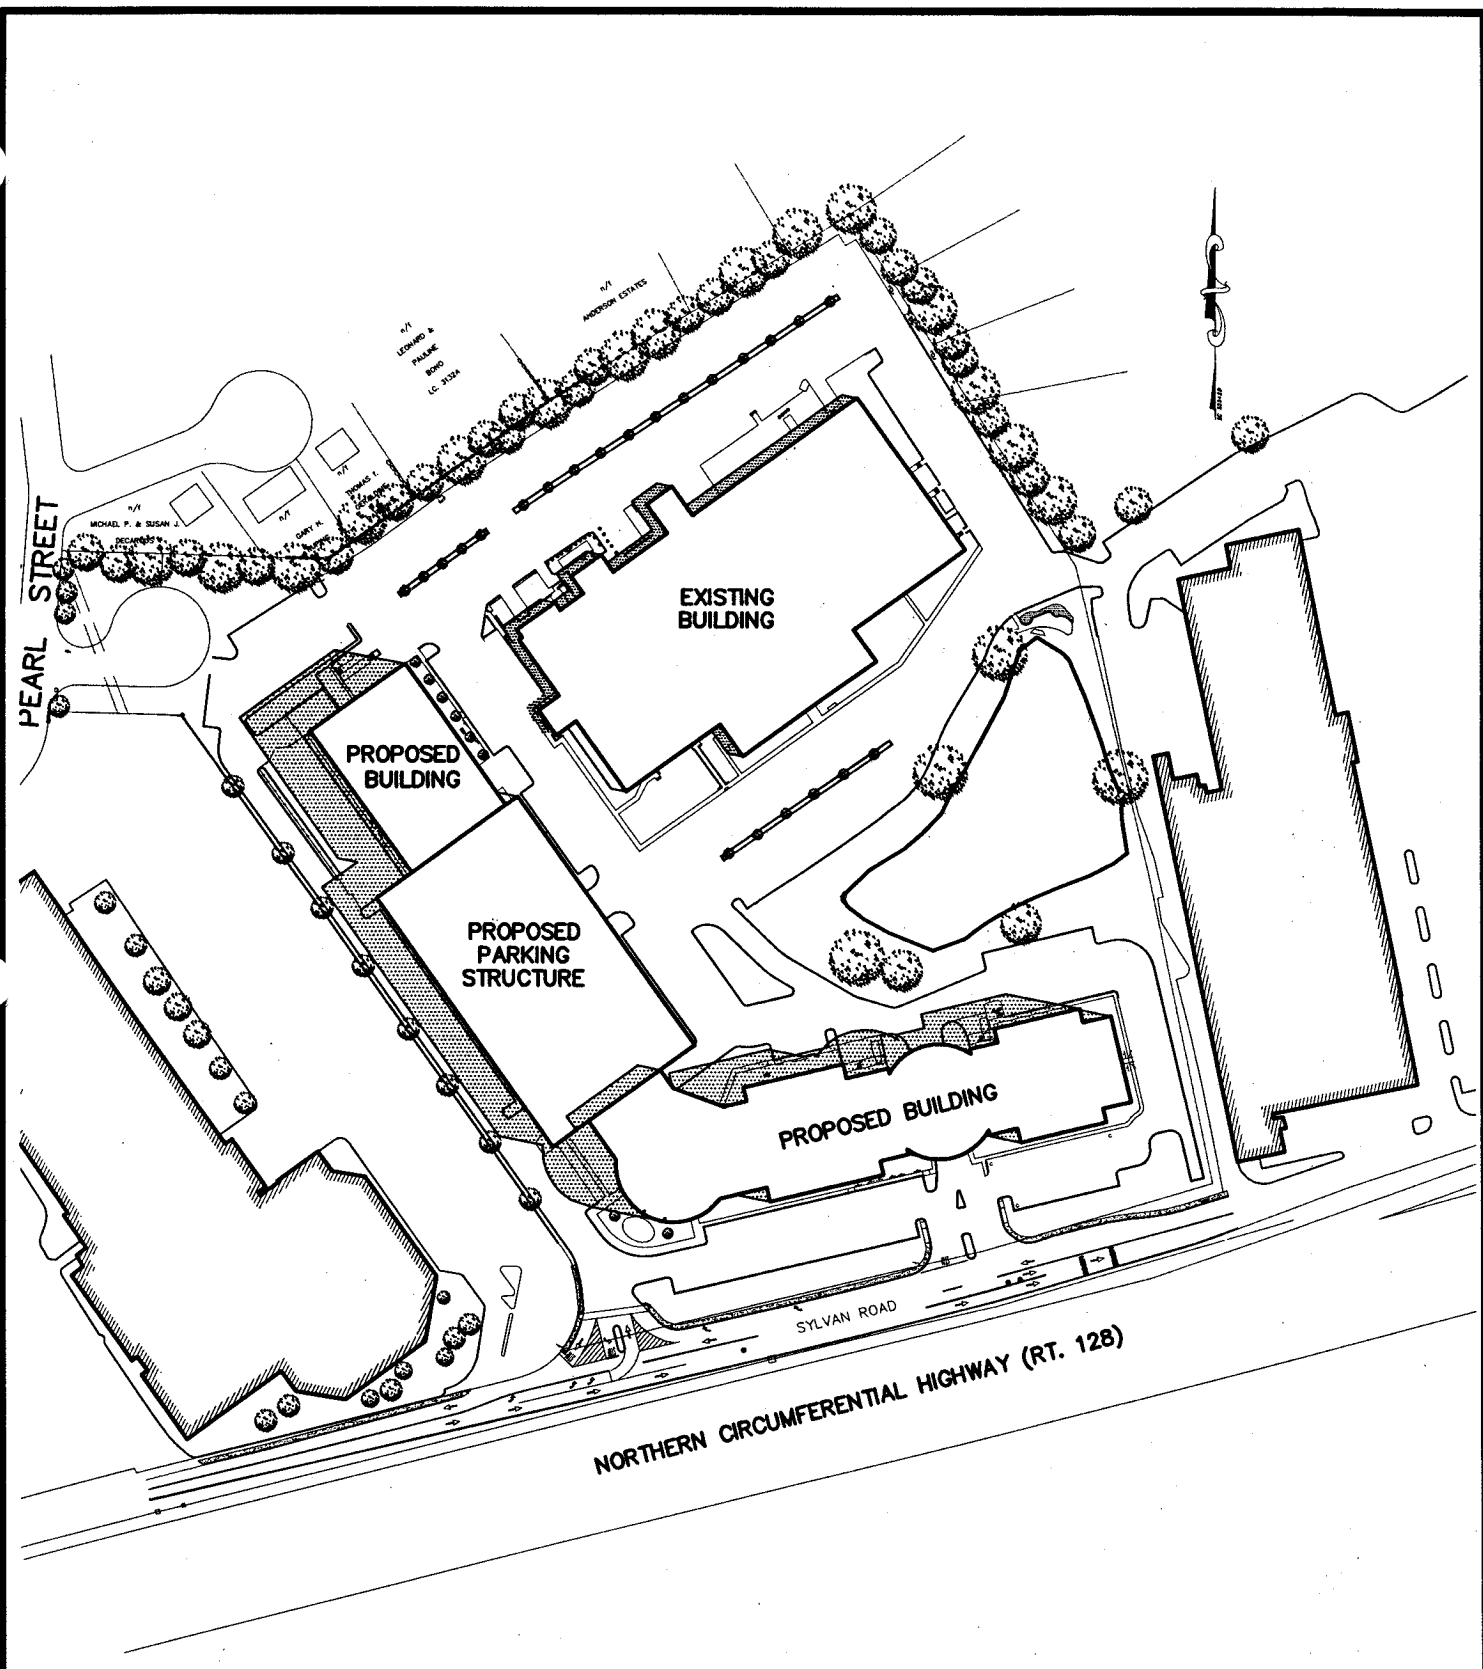

**Trade Center Park
Sylvan Road**

Woburn, MA

Trade Center Realty, Inc.
200 West Cummings Park Woburn, MA

Title	
SHADOW STUDY June 21, 9:00 am	
Scale: 1" = 200'	Date: 9-25-06
Drawn: MAA	Revision:

SK

SS-4