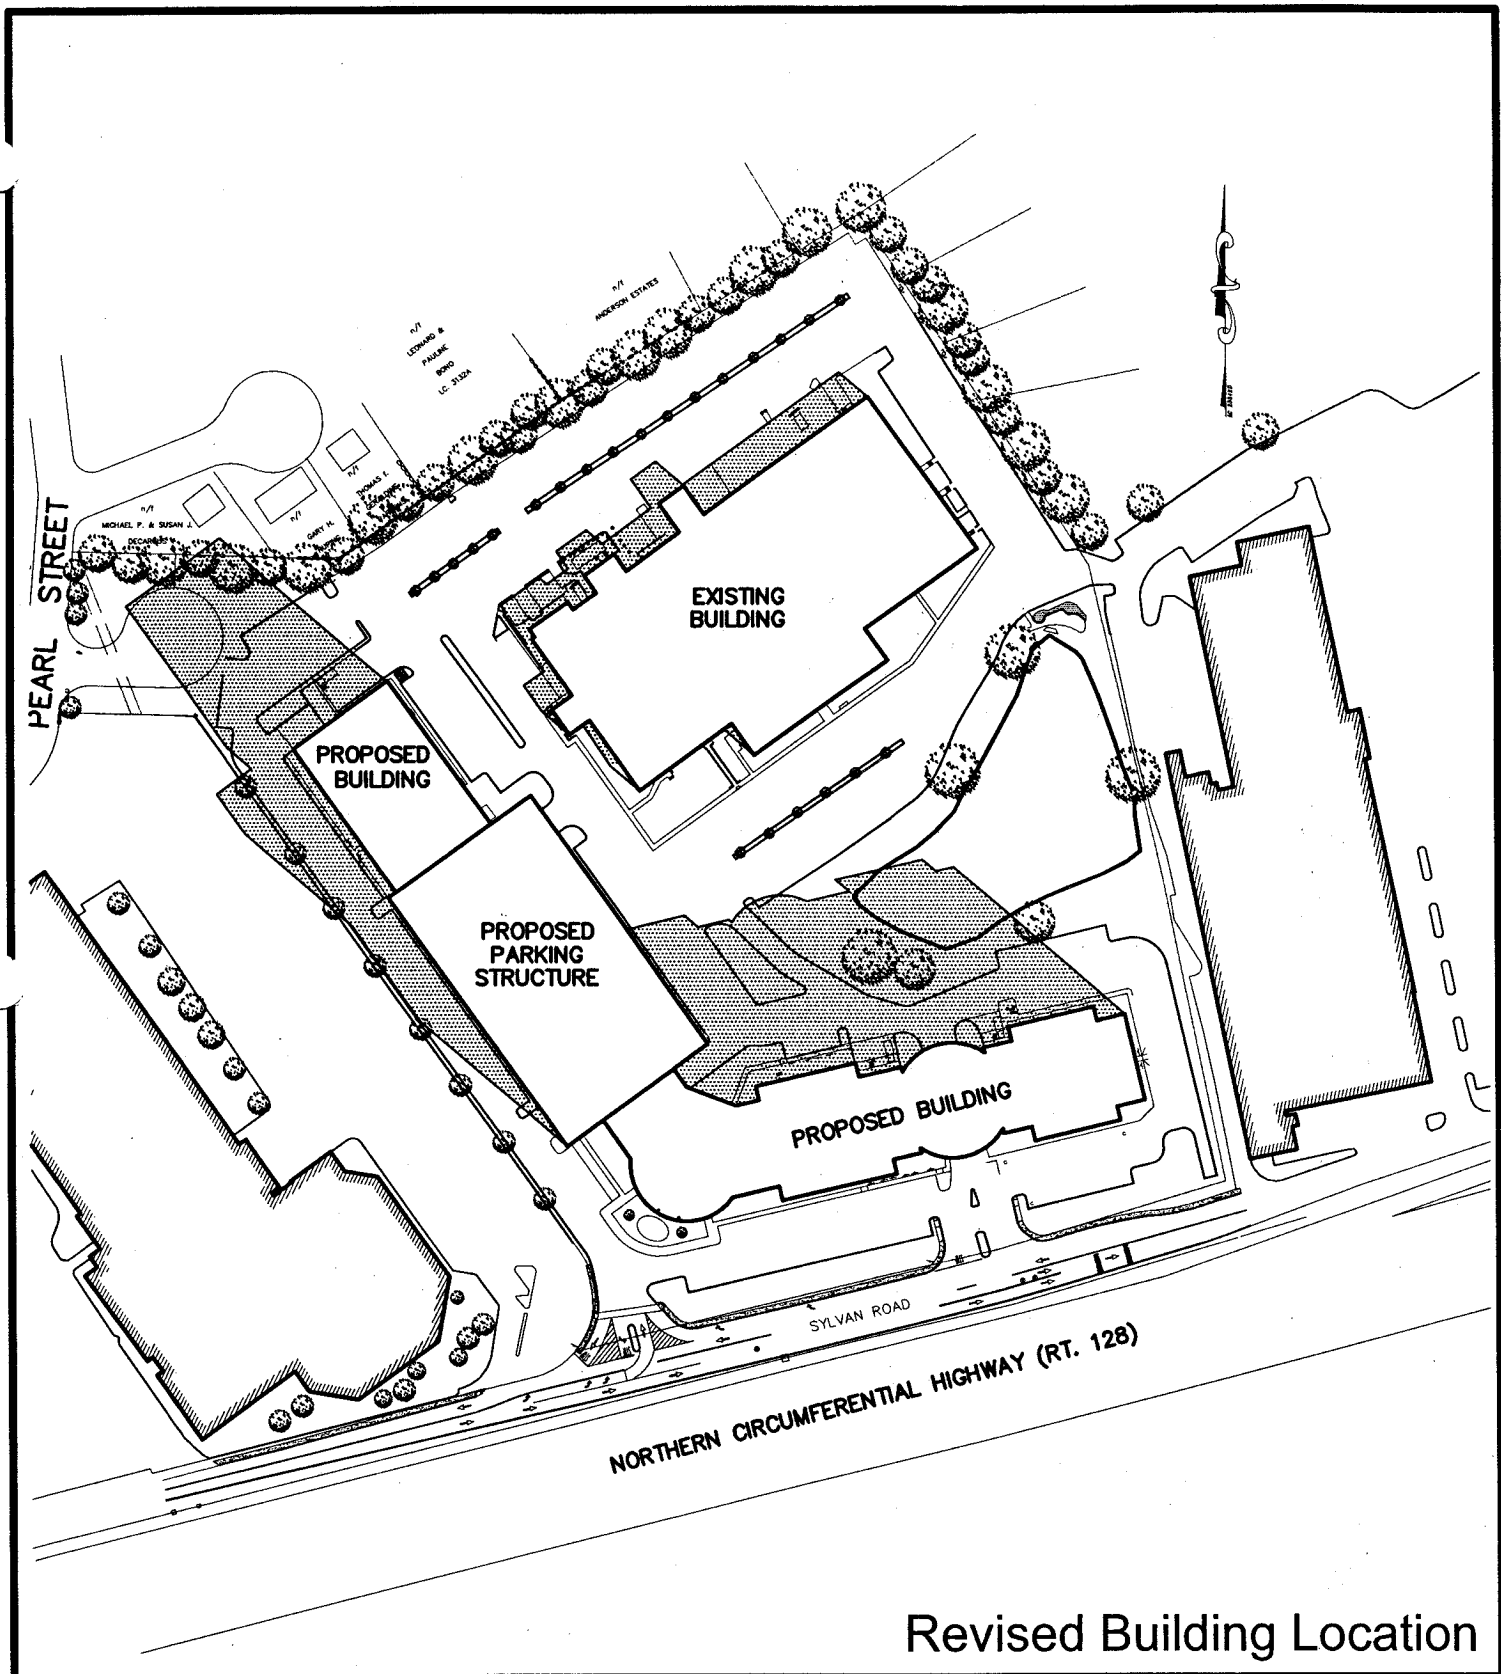

Revised Building Location

Trade Center Park
Sylvan Road

Woburn, MA

Trade Center Realty, Inc.
200 West Cummings Park Woburn, MA

Title	
SHADOW STUDY February 4, 9:00 am	
Scale: 1" = 200'	Date: 9-25-06
Drawn: MAA	Revision:

SK

SS-10a