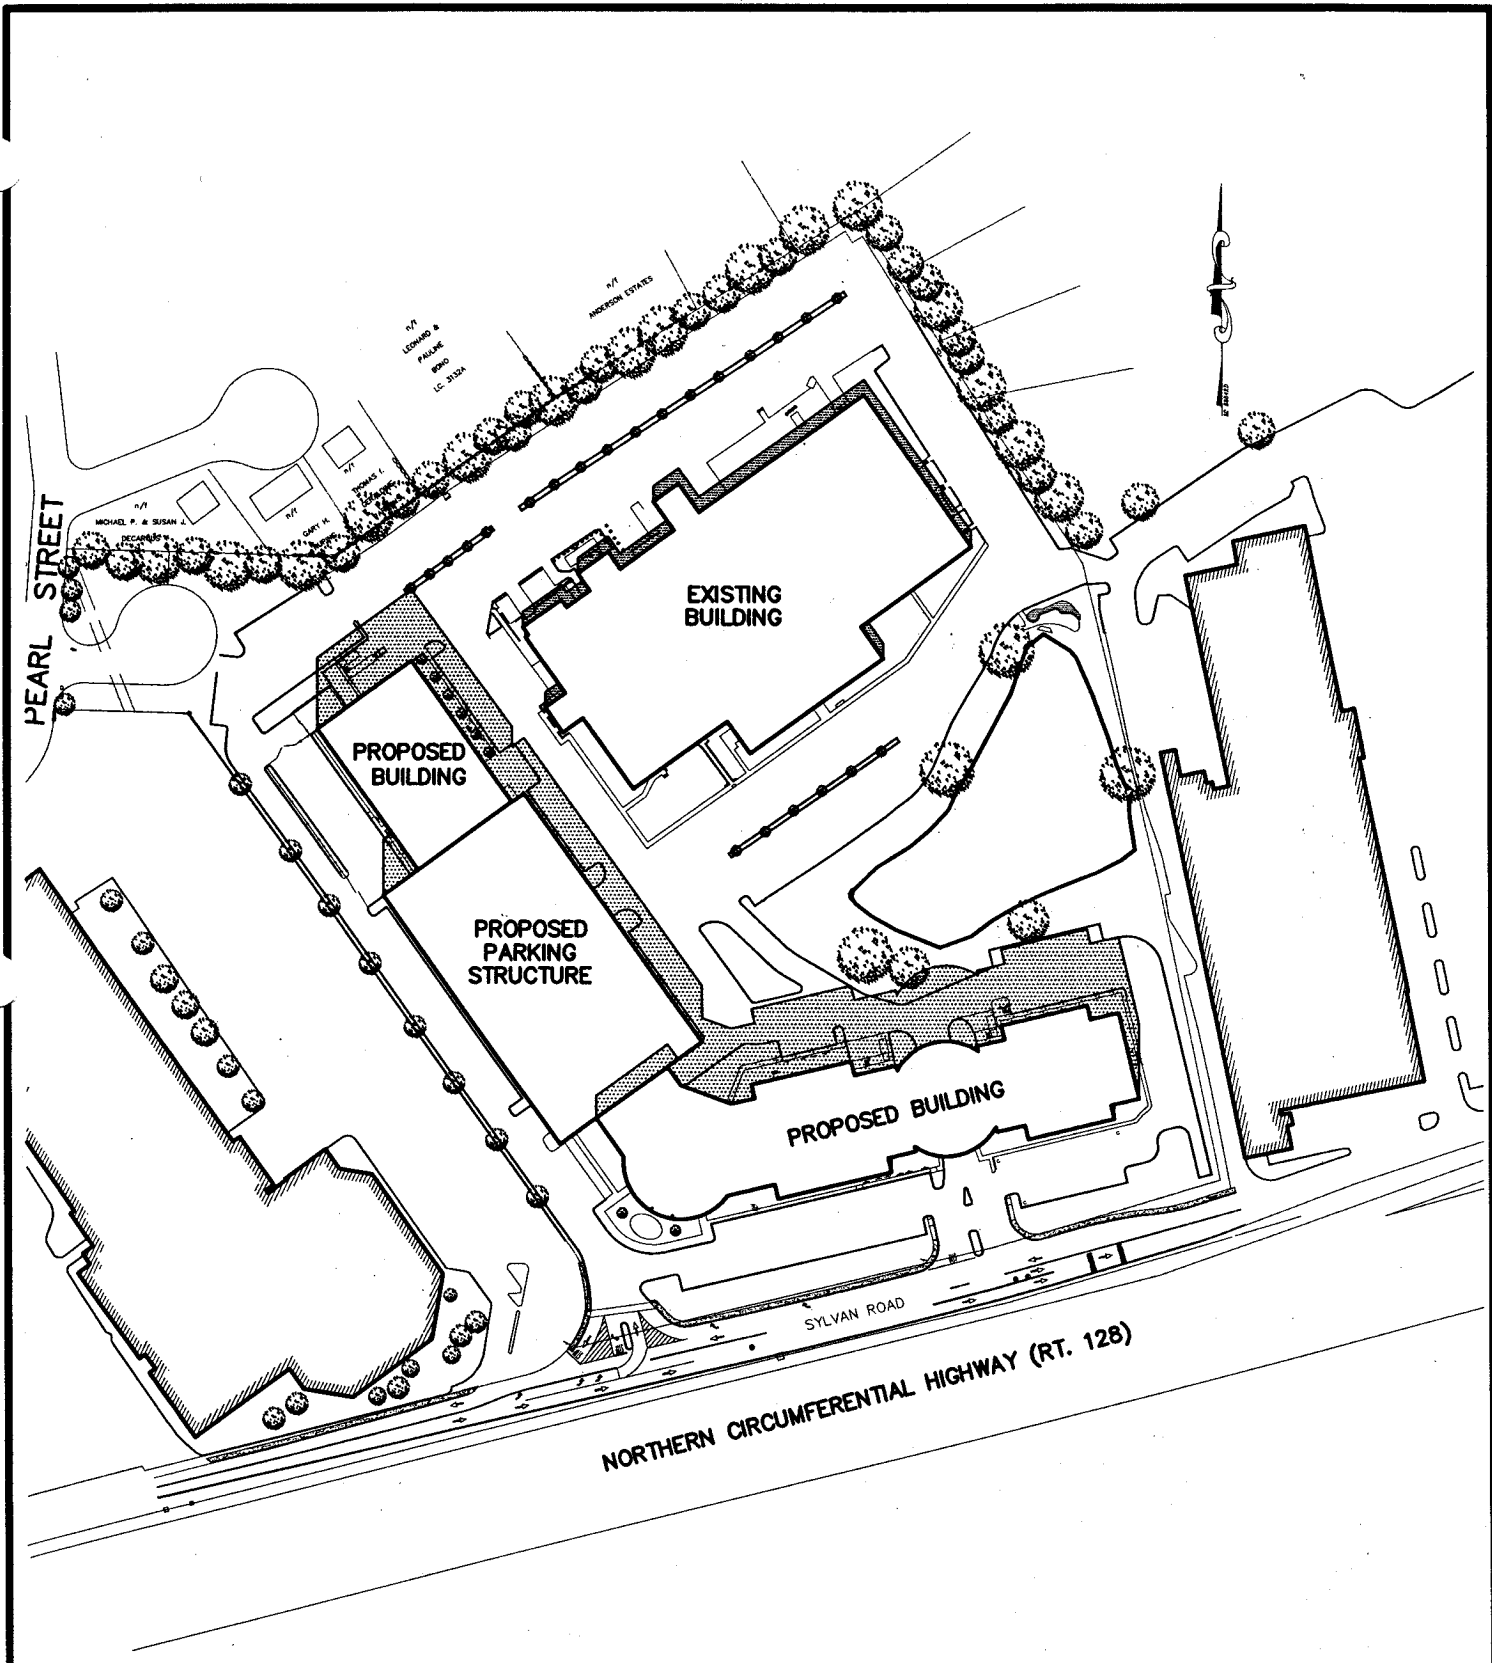

SK

SS-1

**Trade Center Park  
Sylvan Road**

Woburn, MA

Trade Center Realty, Inc.  
200 West Cummings Park Woburn, MA

Title		SHADOW STUDY March 21, 12:00 pm
Scale: 1" = 200'	Date: 9-25-06	
Drawn: MAA	Revision:	