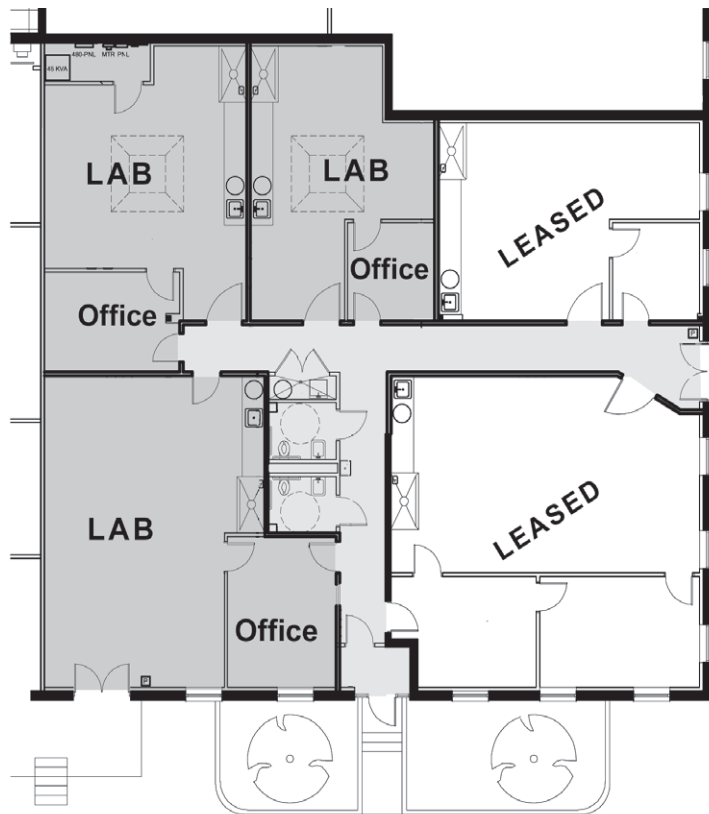

Lab Suites Available Now!

25 Olympia Avenue, Woburn, MA

- Suites from 800 to 1200 SF
- NEW Exhaust and make-up air systems
- NEW Fume hoods
- NEW Benchwork
- Office area

The Emerging Technology Center

- Individual suites are built out and include benchwork, utility distribution and exhaust and make-up air systems.
- Located in Woburn, at Routes I-95 and I-93, 15 minutes from the leading educational and research facilities in Boston and Cambridge.
- The Emerging Technology Center is located in the heart of the **Route 128 technology belt**. Community neighbors include ArQule, Proteome, Corning, U.S. Genomics, Antigenics and Bioprocessors.
- Cummings Properties' **expansion space guarantee** ensures that your firm's growth will be accommodated, allowing you to concentrate on business. Cummings Properties has a long track record of providing facilities for many growing and established technology firms.

Discover why life sciences pioneers occupy more than 1,000,000 square feet with Cummings Properties.