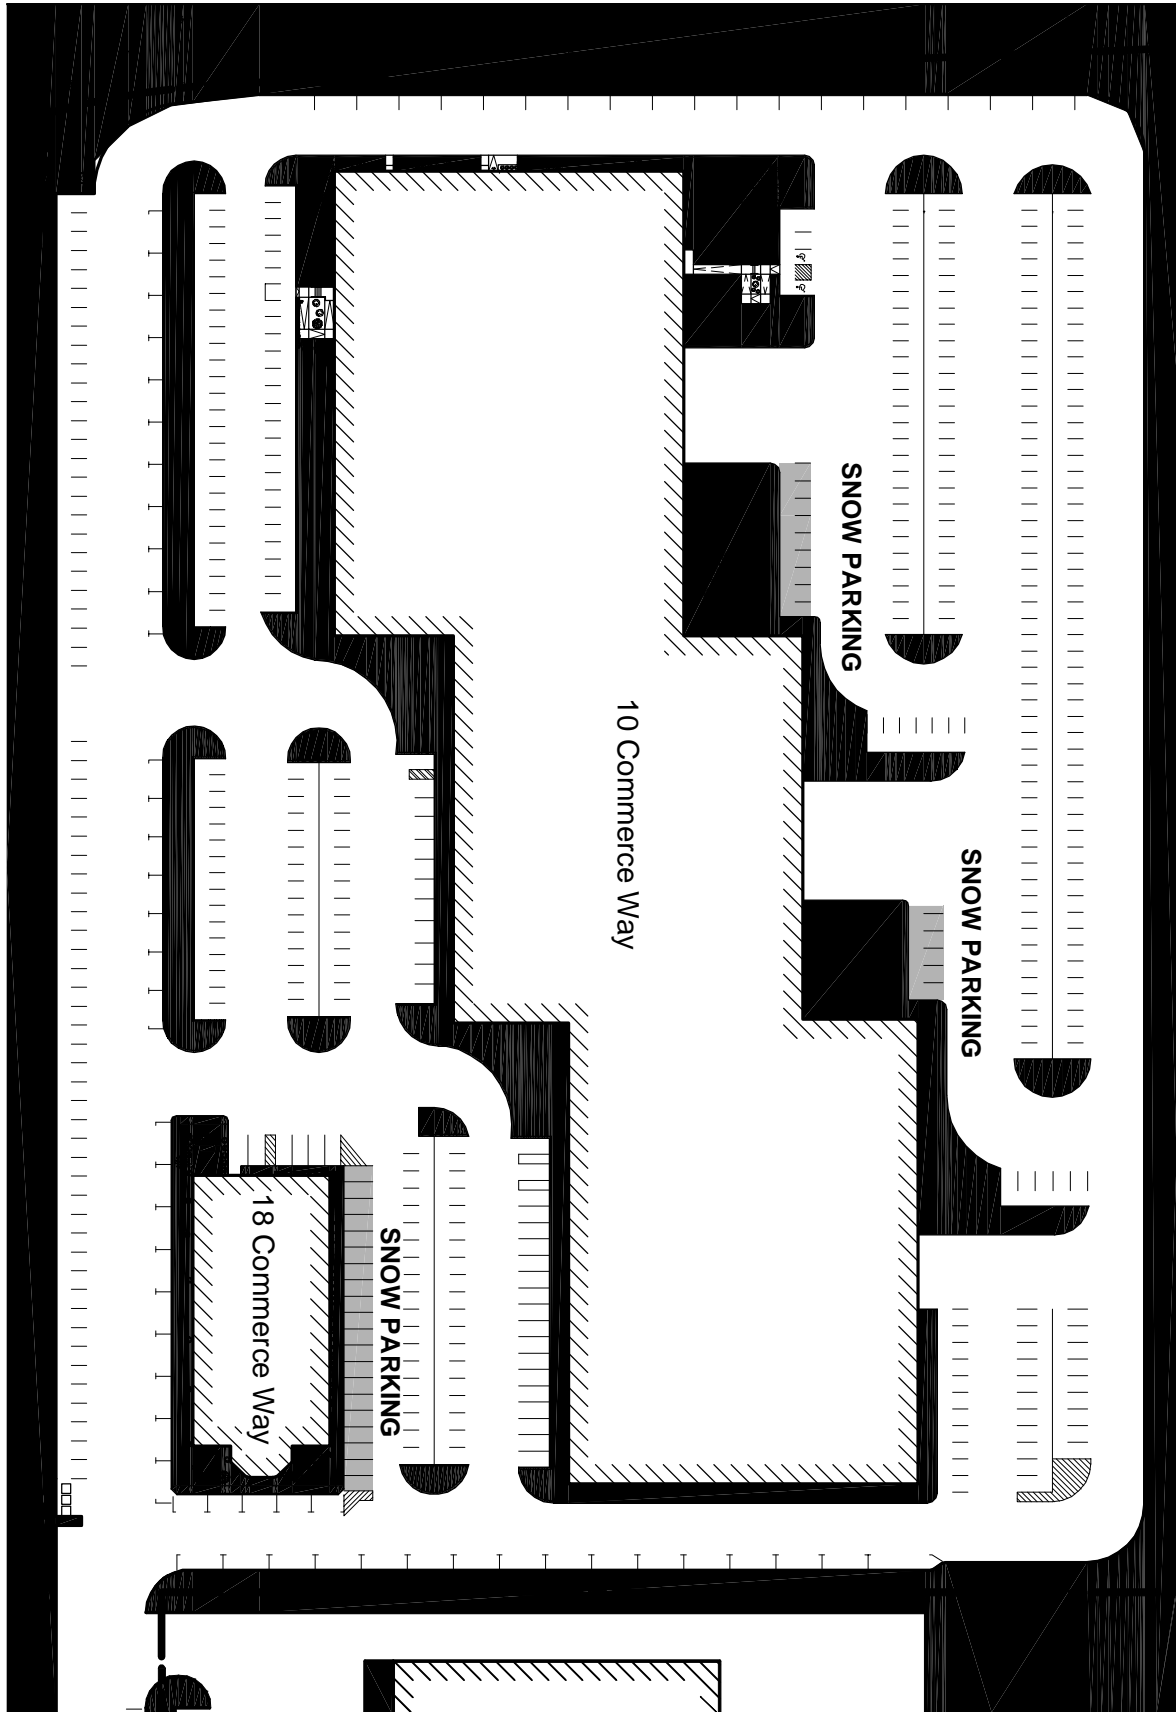

Halls Brook Channel

10 & 18 Commerce Way

Scale: 1" = 100'-0"

Cummings Properties

200 West Cummings Park, Woburn, MA 781-935-8000