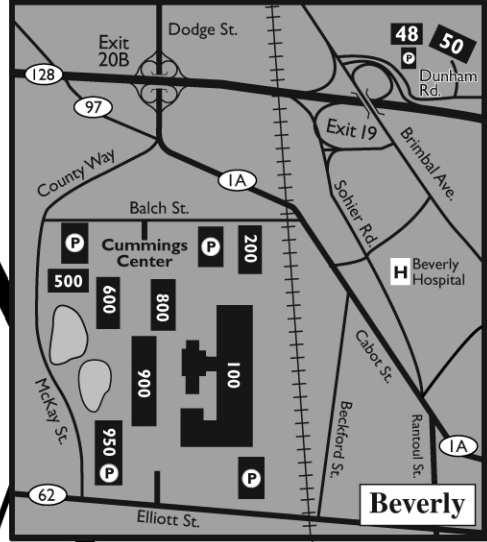

Cummings Properties

200 West Cummings Park
 Woburn, MA 01801
 781-935-8000
 cummings.com

Downtown Boston & Logan Airport
 10 miles