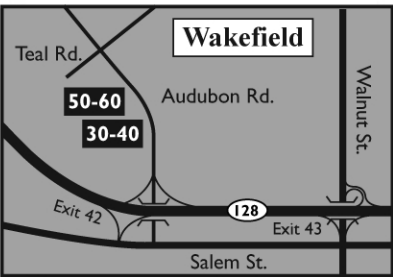

Cummings Properties

200 West Cummings Park
 Woburn, MA 01801
 781-935-8000
 cummings.com

Downtown Boston & Logan Airport
 10 miles