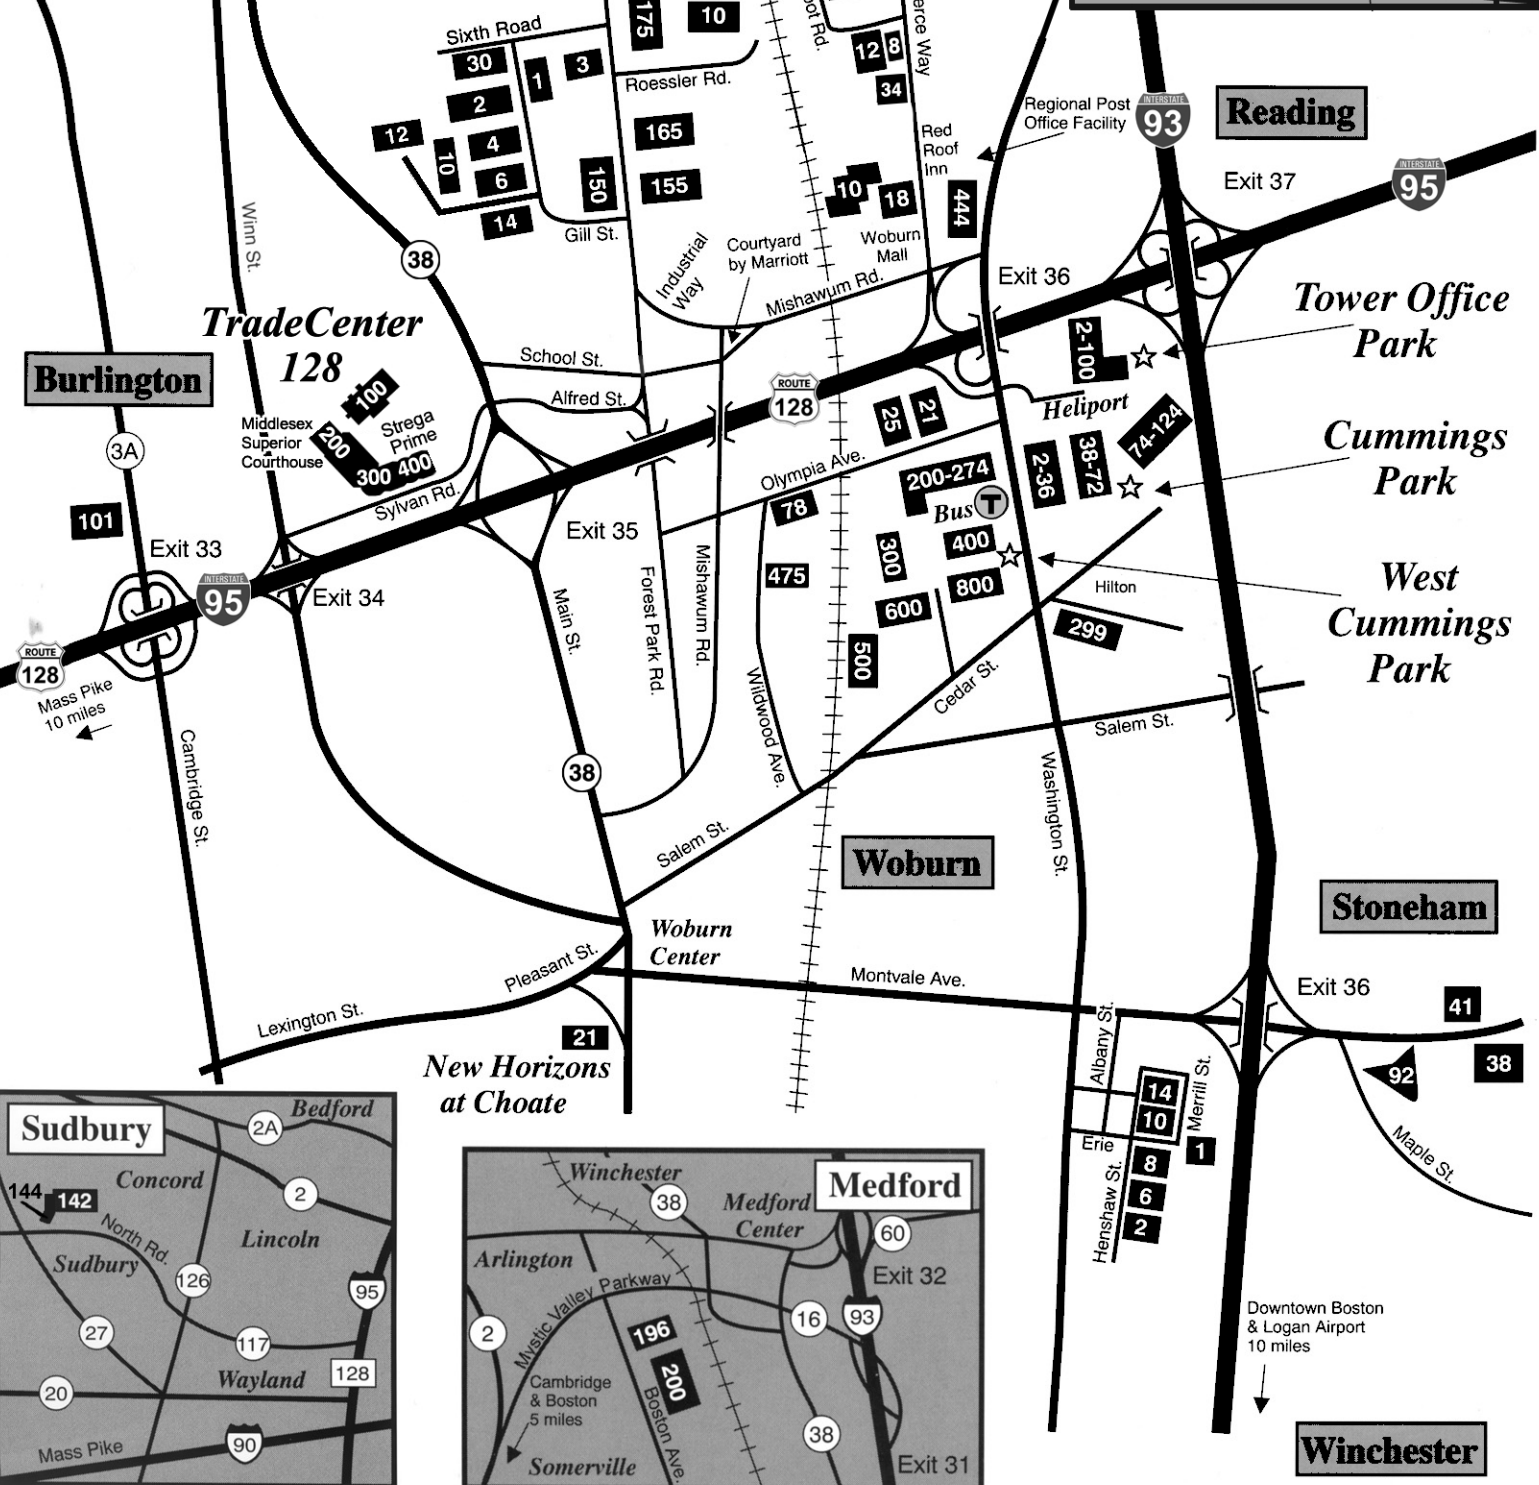

Cummings Properties

200 West Cummings Park
 Woburn, MA 01801
 781-935-8000
 cummings.com

Downtown Boston & Logan Airport
 10 miles