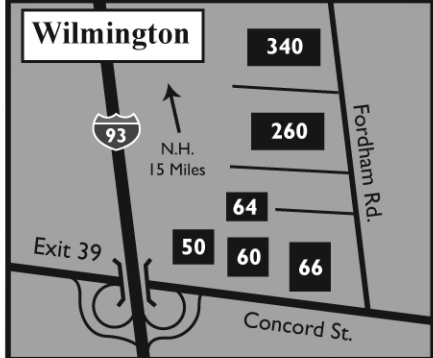

Cummings Properties

200 West Cummings Park
 Woburn, MA 01801
 781-935-8000
 cummings.com

Downtown Boston & Logan Airport
 10 miles