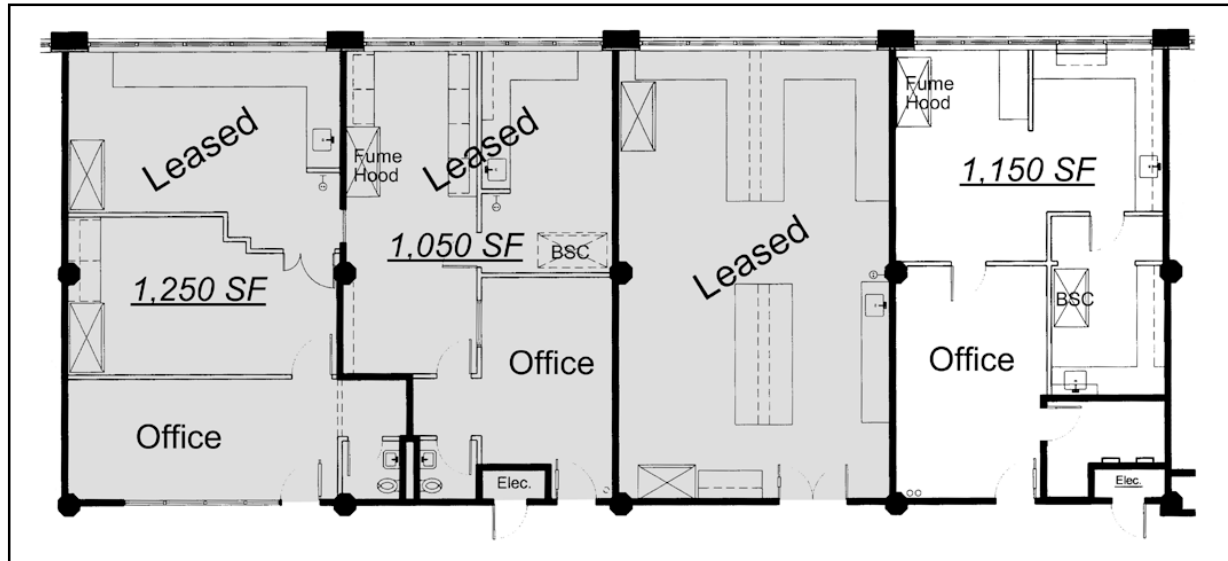

Emerging Technology Center **3**

Lab suites available now! Medford location.

1,000 square feet & larger • Fume hood • Benchwork Exhaust and make-up air systems • Office area

- Individual **suites are built out** and include benchwork, utility distribution and exhaust and make-up air systems.
- The newest Emerging Technology Center is located on **Boston Avenue in Medford**. It joins our existing facilities in Woburn at Routes **I-93 and 128/I-95**. Community neighbors include ArQule and Scion Pharmaceuticals.
- Cummings Properties' **expansion space guarantee** ensures that your firm's growth will be accommodated, allowing you to concentrate on your business. Cummings Properties has a long track record of providing facilities for dozens of growing and established technology firms.

Location:

Ideally situated less than one mile from Cambridge's Alewife area and five miles from downtown Boston, 200 Boston Avenue is within one mile of both I-93 and Route 2 via the adjacent Mystic Valley Parkway (Rte. 16). Plentiful free parking is also available on site as well as a full-service gym.