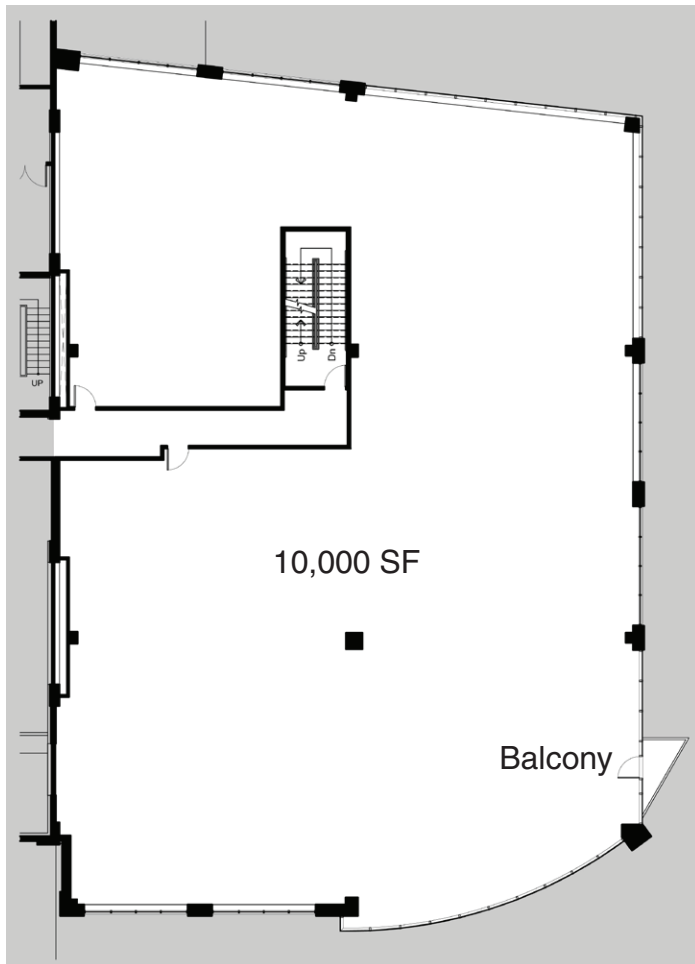

Typical Floorplan