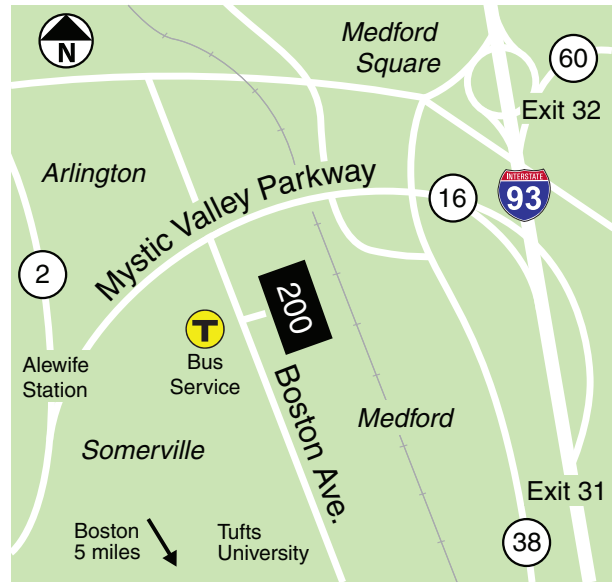

Currently home to:

Tufts MED

Agrivida

ALLERGAN

Typical Floorplan

Location

- 5 miles north of Boston
- On-site MBTA bus service
- 1 mile to I-93 and Route 2
- Ample free parking on-site
- 1/2 mile to MBTA rail service
- 10 minutes to Boston's Logan Airport