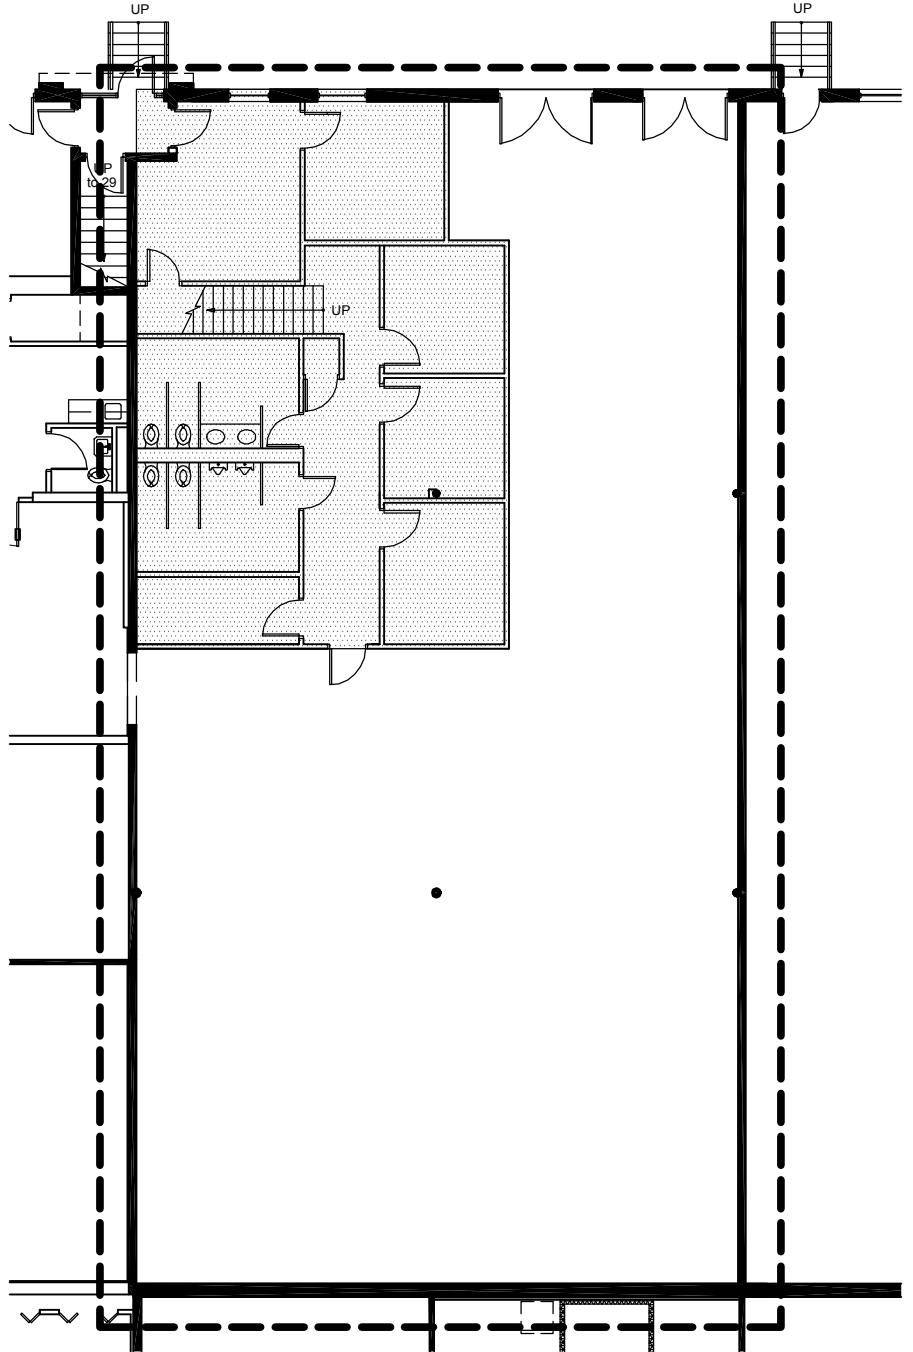

Mezzanine

First Floor

Pending plan &
LSF verification

32 Cummings Park, Woburn, MA

200 West Cummings Park, Woburn, MA. 781-935-8000

LSF:
6,444 ±
Scale:
1/16" = 1'-0"

Drawn:
MAA
Checked:

Date:
06-15-05
Revised:

- All dimensions are approximate.
- CPL standard construction unless otherwise noted.
- All finishes to remain as is unless otherwise noted.
- Furnishings are shown for illustrative purposes only.
- No representation is made as to the suitability of this design for lessee's use or occupancy.